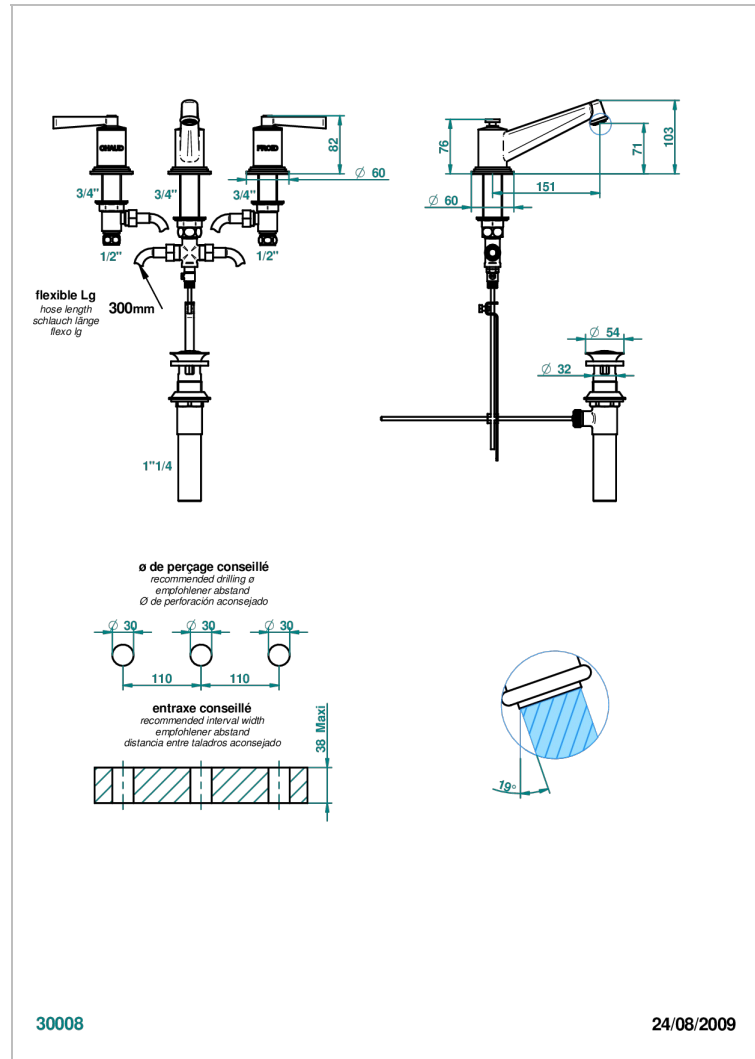

FAUBOURG WHITE PORCELAIN WITH LEVER HANDLES

G2J-152/US

Widespread lavatory set, high spout, with drain

CHARACTERISTIC

- Faubourg White Porcelain with lever handles
- Widespread lavatory set, high spout, with drain

TECHNICAL SPECS

- Recommandé : 3 bars (max. 5 bars) - Advised : 43,5 psi (max. 72 psi)
- 5,7 l/min à 3 bars (1.5 gpm at 43.5 psi)

AVAILABLE FINITIONS

Black ceram - D30
Blush PVD - H62
Brass color PVD - H49
Brown bronze color PVD - F33
Chrome polished - A02
Chrome polished / gold polished - G02