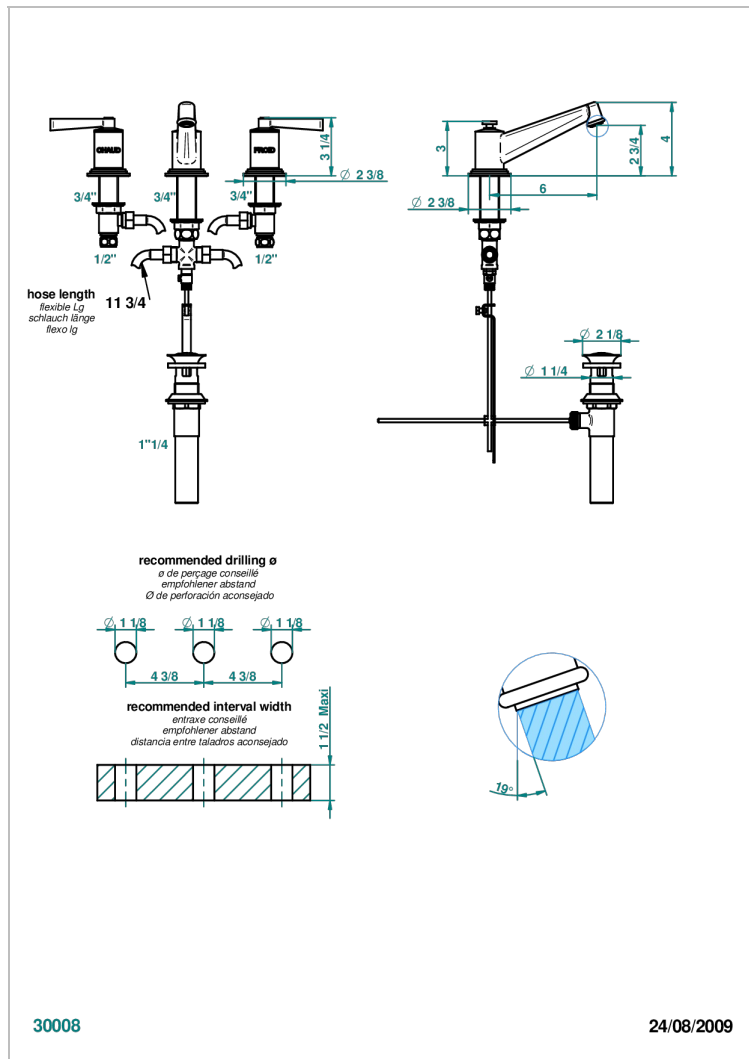

FAUBOURG WHITE PORCELAIN WITH LEVER HANDLES

G2J-152/US

Widespread lavatory set, high spout, with drain

CHARACTERISTIC

- Faubourg White Porcelain with lever handles
- Widespread lavatory set, high spout, with drain

TECHNICAL SPECS

- Recommandé : 3 bars (max. 5 bars) - Advised : 43,5 psi (max. 72 psi)
- 5,7 l/min à 3 bars (1.5 gpm at 43.5 psi)

AVAILABLE FINITIONS

Black ceram - D30
Blush PVD - H62
Brass color PVD - H49
Brown bronze color PVD - F33
Chrome polished - A02
Chrome polished / gold polished - G02