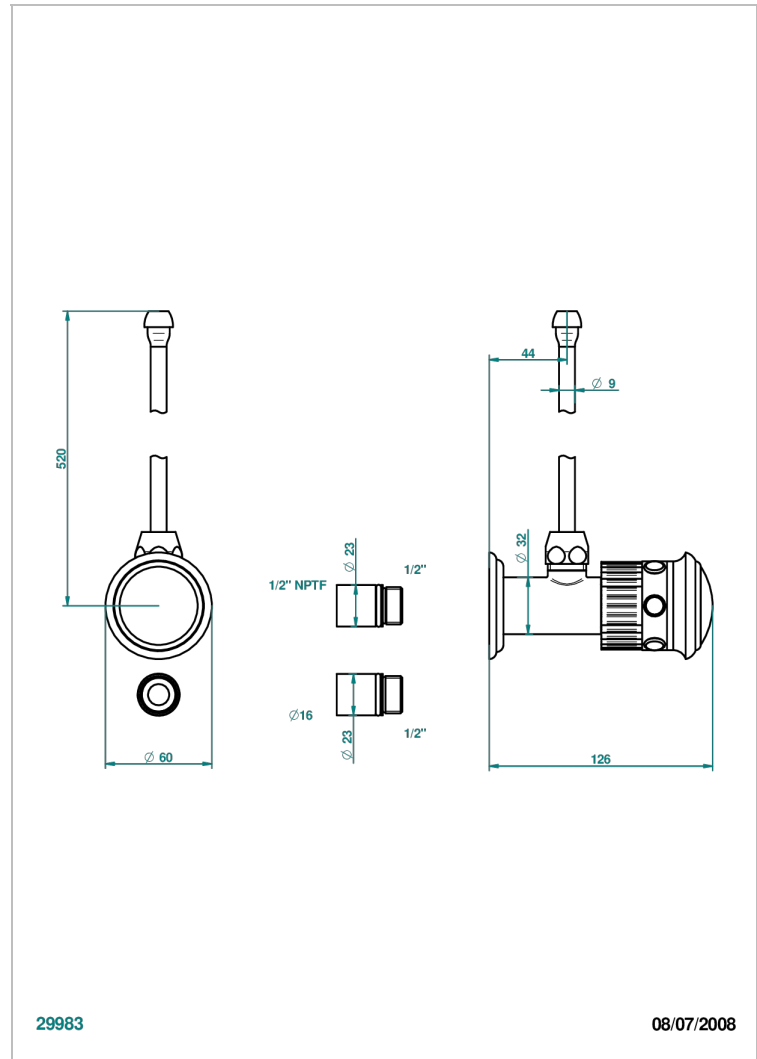

TROCADERO MALACHITE

U7A-181/SLA

Angle supply valve with 3/8" adaptor set

THG[®]
PARIS

CHARACTERISTIC

- Trocadéro Malachite
- Angle supply valve with 3/8" adaptor set

AVAILABLE FINITIONS

Black ceram - D30
Blush PVD - H62
Brass color PVD - H49
Brown bronze color PVD - F33
Chrome polished - A02
Chrome polished / gold polished - G02

Matt nickel color PVD - H56
Nickel antique / Sovereign - H28
Nickel color PVD - H55
Nickel polished - B01
Soft gold - F30
Soft matt gold - F31

Umber PVD - H66