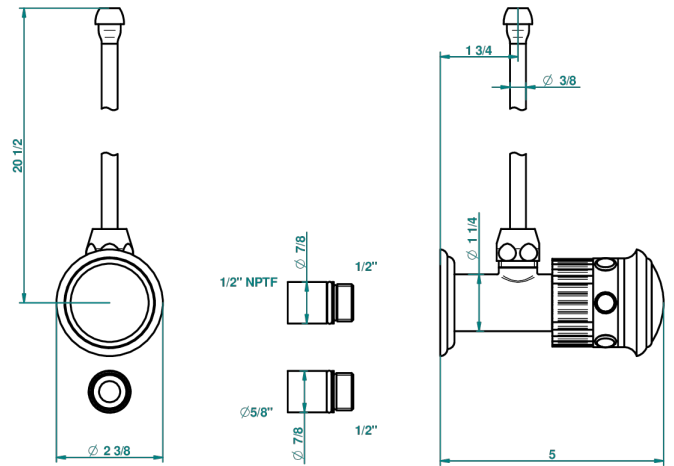

TROCADERO MALACHITE

U7A-181/SLA

Angle supply valve with 3/8" adaptor set

THG[®]
PARIS

29983

08/07/2008

CHARACTERISTIC

- Trocadéro Malachite
- Angle supply valve with 3/8" adaptor set