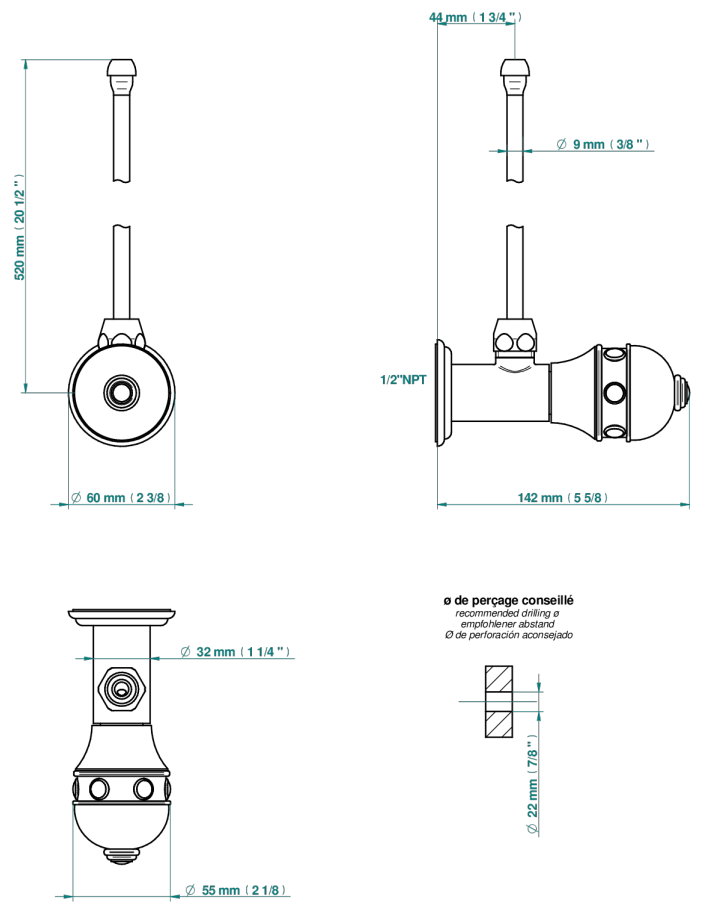

SULLY LAPIS LAZULI

A1W-181/SLA

Angle valve with 3/8 supply lavatory quick adaptor set

THG[®]
PARIS

29981

10/01/2024

CARACTERÍSTICAS

- Sully Lapis Lazuli
- Angle valve with 3/8 supply lavatory quick adaptor set