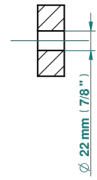

SULLY LAPIS LAZULI

A1W-181/SLA

Angle supply valve with 3/8" adaptor set

29981

10/01/2024

CHARACTERISTIC

- Sully Lapis Lazuli
- Angle supply valve with 3/8" adaptor set

AVAILABLE FINITIONS

Black ceram - D30
Blush PVD - H62
Brass color PVD - H49
Brown bronze color PVD - F33
Chrome polished - A02
Chrome polished / gold polished - G02

Gold color PVD - H52
Gold mat - F07
Gold polished - F01
Graphite PVD - H64
Matt Umber PVD - H67
Matt blush PVD - H60

Matt brass color PVD - H50
Matt brown bronze color PVD - F34
Matt chrome (American satin) - C02
Matt gold color PVD - H53
Matt graphite PVD - H65
Matt nickel (American satin) - C01

Matt nickel color PVD - H56
Nickel antique / Sovereign - H28
Nickel color PVD - H55
Nickel polished - B01
Soft gold - F30
Soft matt gold - F31

Umber PVD - H66