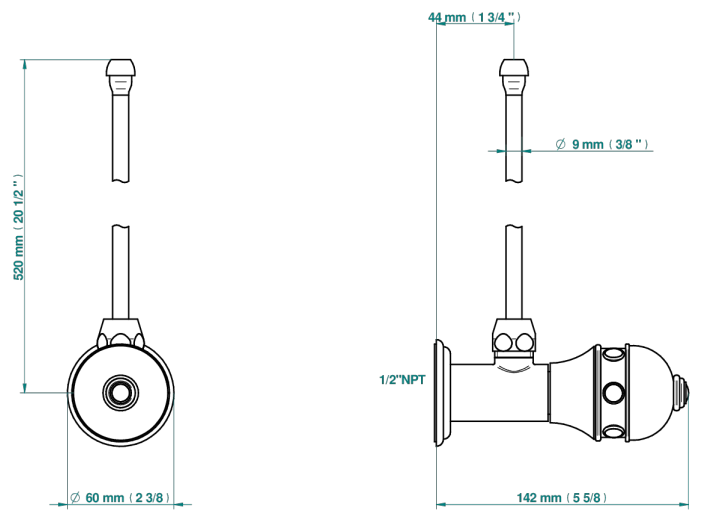

SULLY LAPIS LAZULI

A1W-181/SLA

Angle supply valve with 3/8" adaptor set

29981

10/01/2024

CHARACTERISTIC

- Sully Lapis Lazuli
- Angle supply valve with 3/8" adaptor set

AVAILABLE FINITIONS

Black ceram - D30
Blush PVD - H62
Brass color PVD - H49
Brown bronze color PVD - F33
Chrome polished - A02
Chrome polished / gold polished - G02

Gold color PVD - H52
Gold mat - F07
Gold polished - F01
Graphite PVD - H64
Matt Umber PVD - H67
Matt blush PVD - H60

Matt brass color PVD - H50
Matt brown bronze color PVD - F34
Matt chrome (American satin) - C02
Matt gold color PVD - H53
Matt graphite PVD - H65
Matt nickel (American satin) - C01

Matt nickel color PVD - H56
Nickel antique / Sovereign - H28
Nickel color PVD - H55
Nickel polished - B01
Soft gold - F30
Soft matt gold - F31

Umber PVD - H66