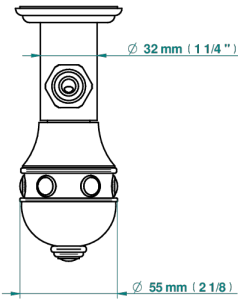

SULLY LAPIS LAZULI

A1W-181/SLA

Angle supply valve with 3/8" adaptor set

29981

10/01/2024

CHARACTERISTIC

- Sully Lapis Lazuli
- Angle supply valve with 3/8" adaptor set

AVAILABLE FINITIONS

Black ceram - D30
Blush PVD - H62
Brass color PVD - H49
Brown bronze color PVD - F33
Chrome polished - A02
Chrome polished / gold polished - G02

Gold color PVD - H52
Gold mat - F07
Gold polished - F01
Graphite PVD - H64
Matt Umber PVD - H67
Matt blush PVD - H60

Matt brass color PVD - H50
Matt brown bronze color PVD - F34
Matt chrome (American satin) - C02
Matt gold color PVD - H53
Matt graphite PVD - H65
Matt nickel (American satin) - C01

Matt nickel color PVD - H56
Nickel antique / Sovereign - H28
Nickel color PVD - H55
Nickel polished - B01
Soft gold - F30
Soft matt gold - F31

Umber PVD - H66