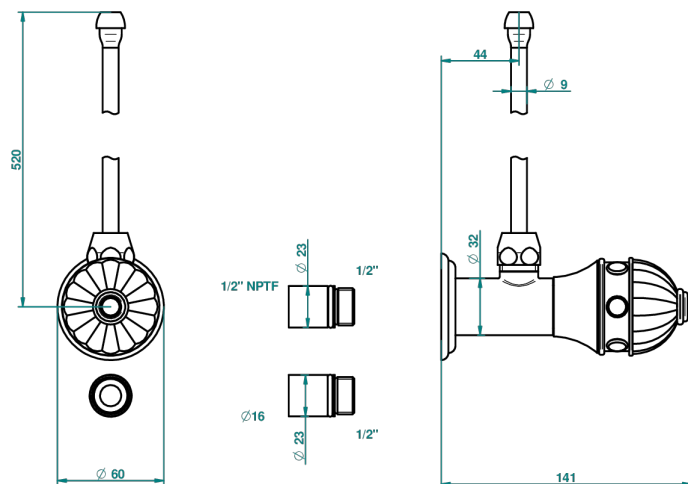

CHEVERNY LAPIS LAZULI

A1T-181/SLA

Angle valve with 3/8 supply lavatory quick adaptor set

THG[®]
PARIS

CARACTERÍSTICAS

- Cheverny Lapis Lazuli
- Angle valve with 3/8 supply lavatory quick adaptor set

ACABADOS DISPONIBLES