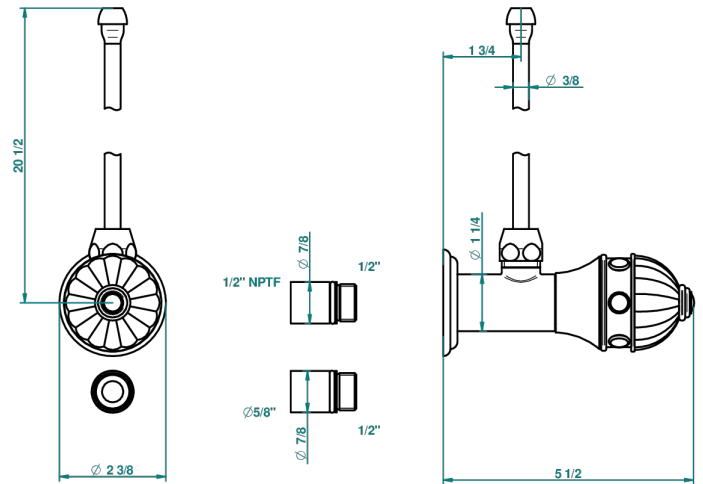

CHEVERNY LAPIS LAZULI

A1T-181/SLA

Angle valve with 3/8 supply lavatory quick adaptor set

THG[®]
PARIS

29962

08/07/2008

CARACTERÍSTICAS

- Cheverny Lapis Lazuli
- Angle valve with 3/8 supply lavatory quick adaptor set