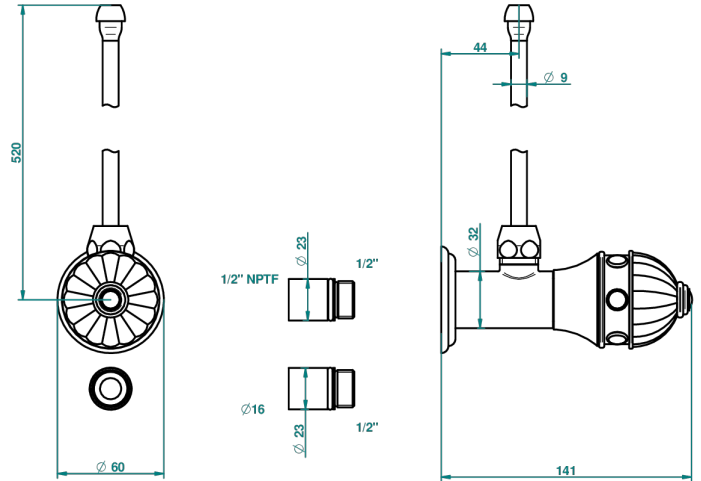

# AMBOISE LAPIS LAZULI

A1K-181/SLA

Angle valve with 3/8 supply lavatory quick adaptor set

THG<sup>®</sup>  
PARIS

29962

08/07/2008

## CARACTERÍSTICAS

- Amboise Lapis Lazuli
- Angle valve with 3/8 supply lavatory quick adaptor set