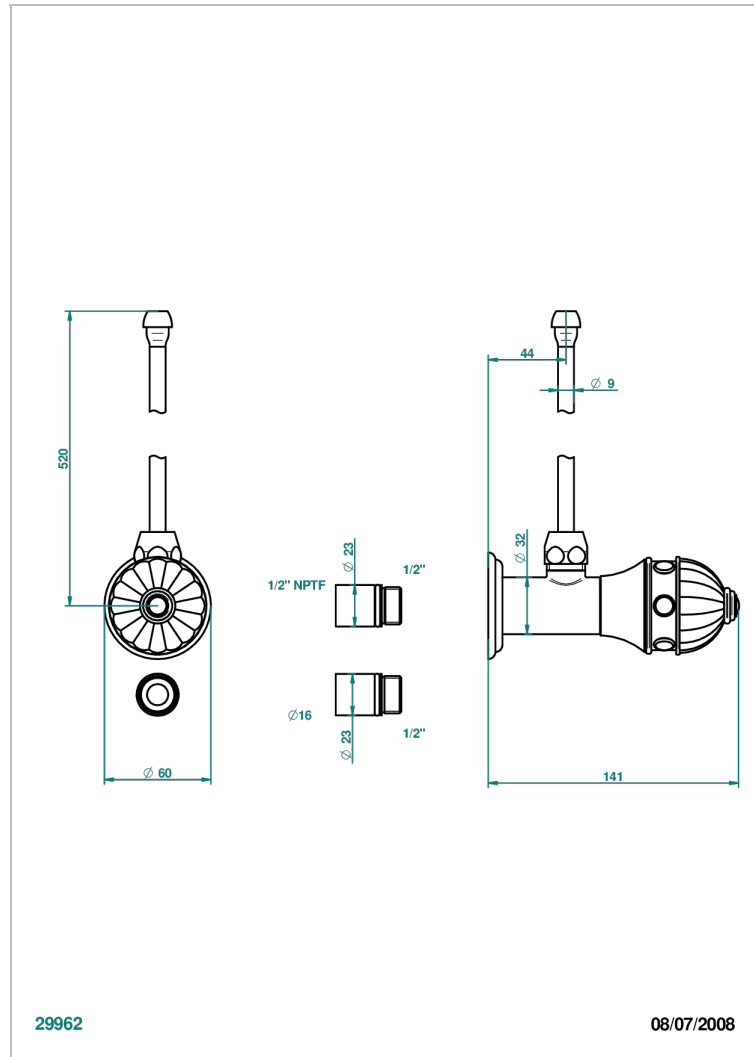

AMBOISE LAPIS LAZULI

A1K-181/SLA

Angle supply valve with 3/8" adaptor set

THG[®]
PARIS

29962

08/07/2008

CHARACTERISTIC

- Amboise Lapis Lazuli
- Angle supply valve with 3/8" adaptor set