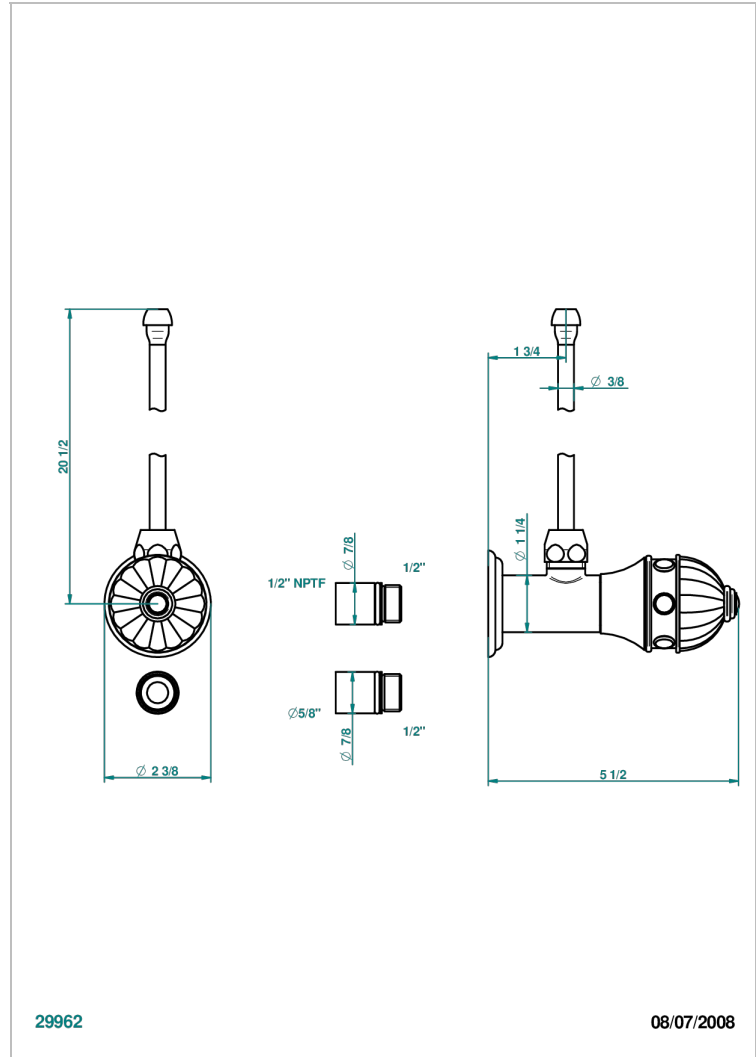

# AMBOISE LAPIS LAZULI

A1K-181/SLA

Angle supply valve with 3/8" adaptor set

## CHARACTERISTIC

- Amboise Lapis Lazuli
- Angle supply valve with 3/8" adaptor set