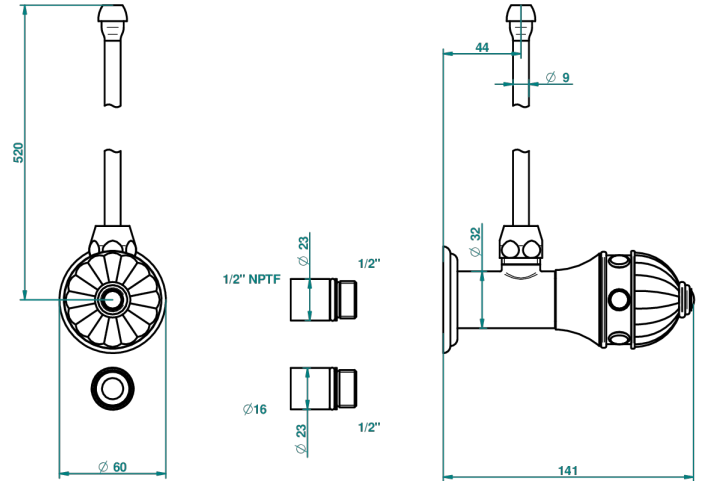

AMBOISE MALAQUITA

A1J-181/SLA

Angle valve with 3/8 supply lavatory quick adaptor set

THG[®]
PARIS

29961

08/07/2008

CARACTERÍSTICAS

- Amboise Malaquita
- Angle valve with 3/8 supply lavatory quick adaptor set