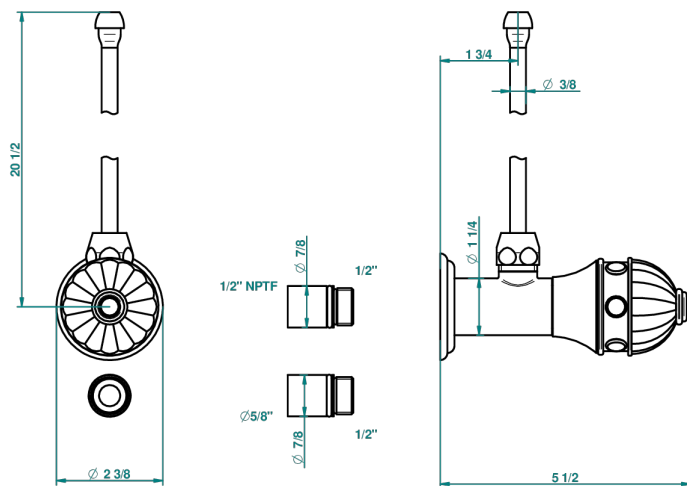

AMBOISE MALAQUITA

A1J-181/SLA

Angle valve with 3/8 supply lavatory quick adaptor set

THG[®]
PARIS

29961

08/07/2008

CARACTERÍSTICAS

- Amboise Malaquita
- Angle valve with 3/8 supply lavatory quick adaptor set