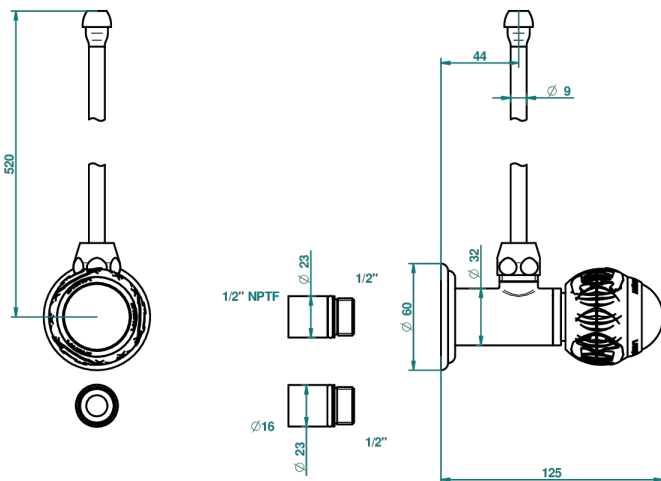

# PANTHERE CRISTAL NEGRO

A2K-181/SLA

Angle valve with 3/8 supply lavatory quick adaptor set

THG<sup>®</sup>  
PARIS

29955

03/07/2008

## CARACTERÍSTICAS

- Panthère cristal negro
- Angle valve with 3/8 supply lavatory quick adaptor set