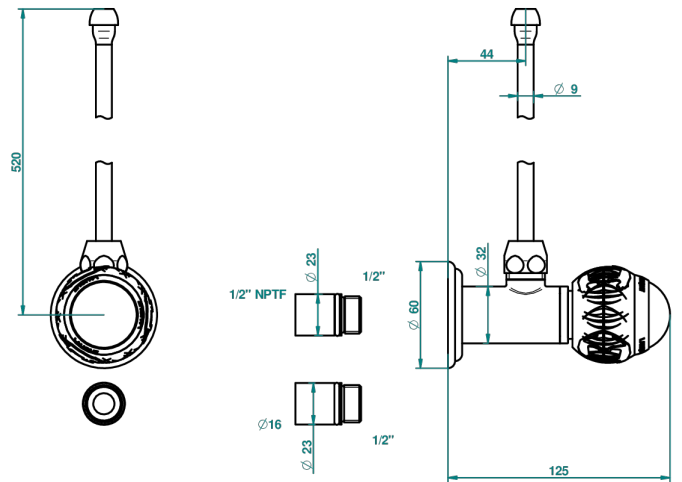

PANTHERE BLACK CRYSTAL

A2K-181/SLA

Angle supply valve with 3/8" adaptor set

THG[®]
PARIS

29955

03/07/2008

CHARACTERISTIC

- Panthère Black crystal
- Angle supply valve with 3/8" adaptor set