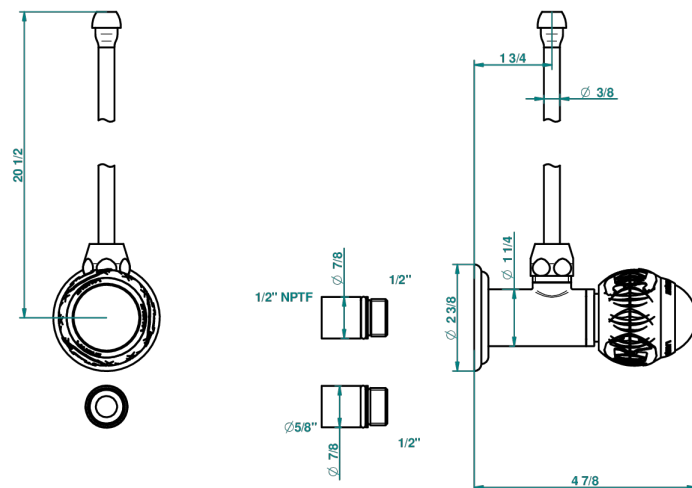

PANTHERE CRISTAL NEGRO

A2K-181/SLA

Angle valve with 3/8 supply lavatory quick adaptor set

THG[®]
PARIS

29955

03/07/2008

CARACTERÍSTICAS

- Panthère cristal negro
- Angle valve with 3/8 supply lavatory quick adaptor set