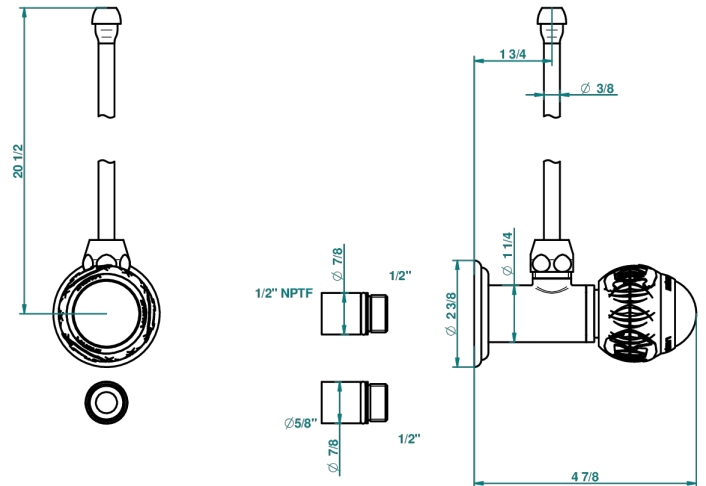

PANTHERE BLACK CRYSTAL

A2K-181/SLA

Angle supply valve with 3/8" adaptor set

THG[®]
PARIS

29955

03/07/2008

CHARACTERISTIC

- Panthère Black crystal
- Angle supply valve with 3/8" adaptor set