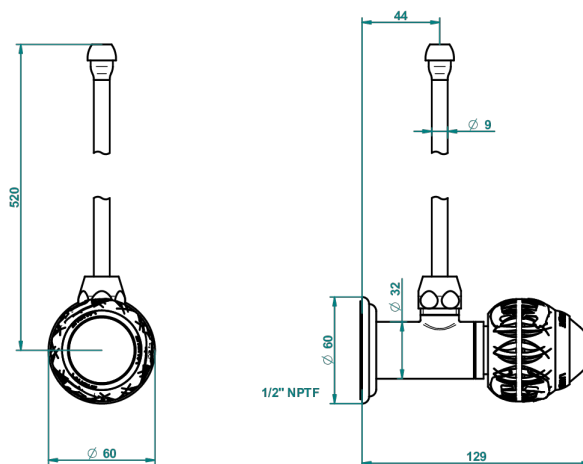

PANTHERE CRISTAL CLARO

A2H-181/SLA

Angle valve with 3/8 supply lavatory quick adaptor set

THG[®]
PARIS

29954

06/07/2016

CARACTERÍSTICAS

- Panthère cristal claro
- Angle valve with 3/8 supply lavatory quick adaptor set