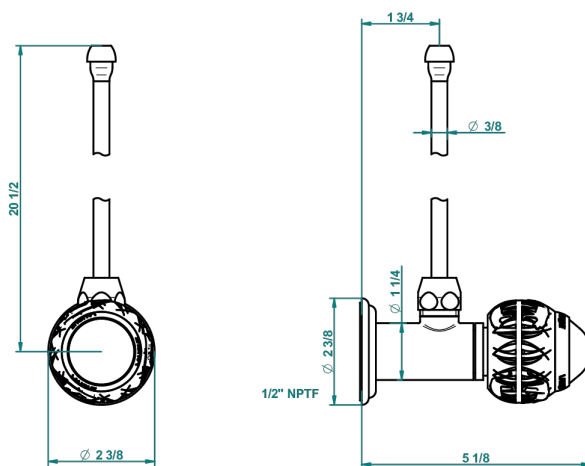

PANTHERE CRISTAL CLARO

A2H-181/SLA

Angle valve with 3/8 supply lavatory quick adaptor set

THG[®]
PARIS

29954

06/07/2016

CARACTERÍSTICAS

- Panthère cristal claro
- Angle valve with 3/8 supply lavatory quick adaptor set