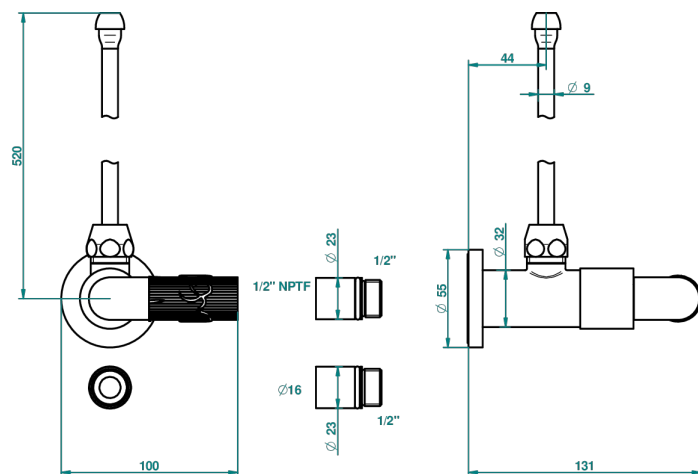

BAMBOU CRISTAL AMBAR

A34-181/SLA

Angle valve with 3/8 supply lavatory quick adaptor set

THG[®]
PARIS

29939

02/07/2008

CARACTERÍSTICAS

- BamboU cristal Ambar
- Angle valve with 3/8 supply lavatory quick adaptor set