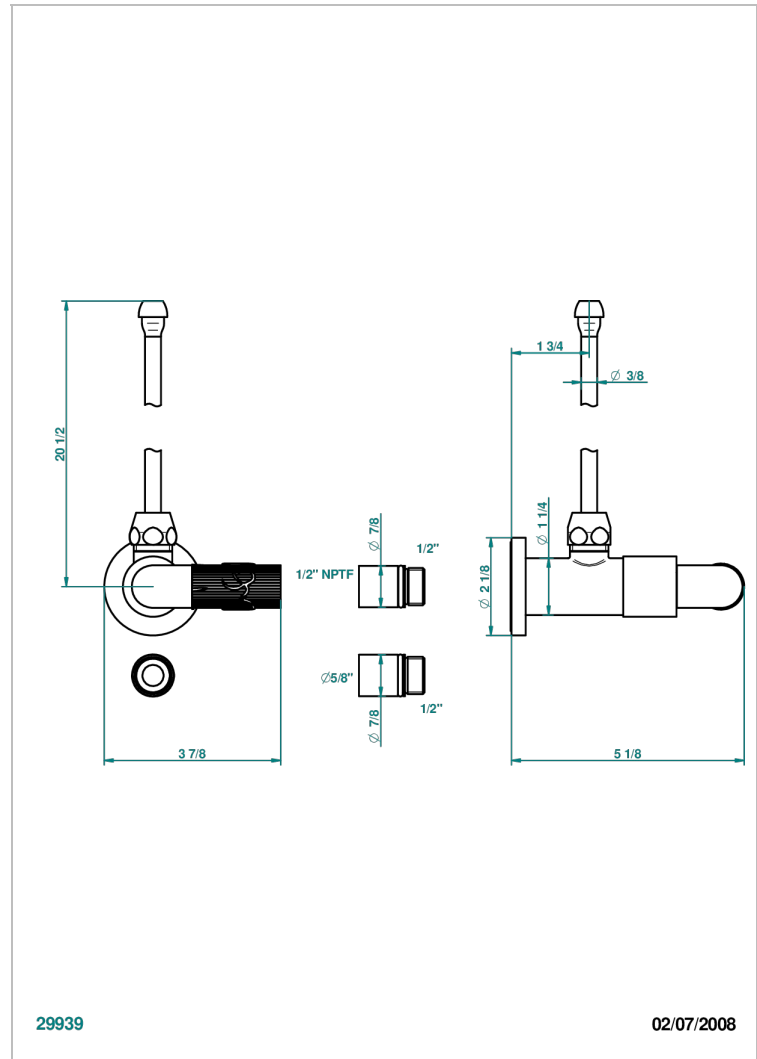

BAMBOU CRISTAL AMBAR

A34-181/SLA

Angle valve with 3/8 supply lavatory quick adaptor set

THG[®]
PARIS

CARACTERÍSTICAS

- BamboU cristal Ambar
- Angle valve with 3/8 supply lavatory quick adaptor set

ACABADOS DISPONIBLES