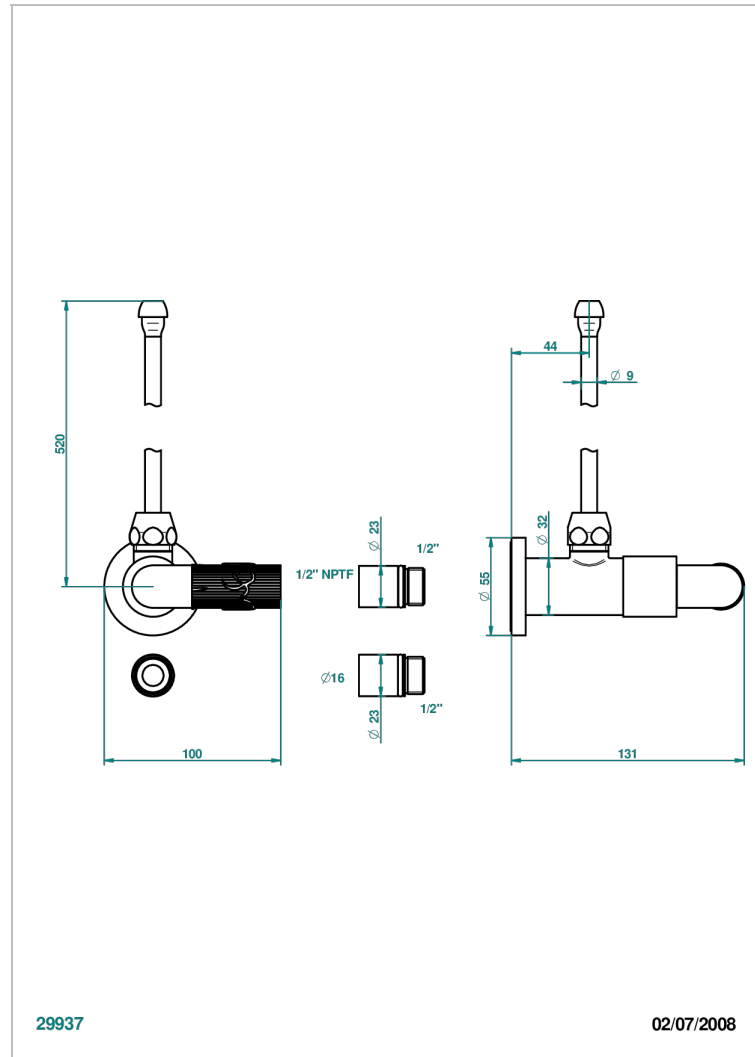

BAMBOU CRISTAL CLARO

A35-181/SLA

Angle valve with 3/8 supply lavatory quick adaptor set

THG[®]
PARIS

CARACTERÍSTICAS

- Bambou cristal claro
- Angle valve with 3/8 supply lavatory quick adaptor set

ACABADOS DISPONIBLES