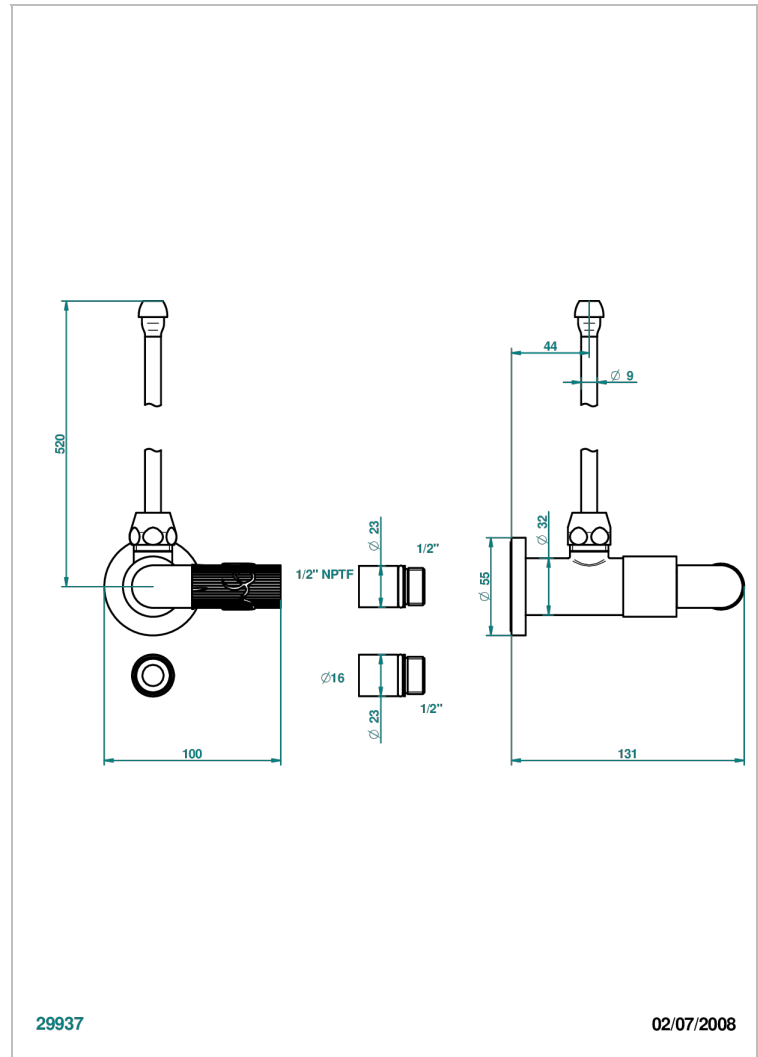

BAMBOU CLEAR CRYSTAL

A35-181/SLA

Angle supply valve with 3/8" adaptor set

THG[®]
PARIS

CHARACTERISTIC

- Bambou Clear crystal
- Angle supply valve with 3/8" adaptor set

AVAILABLE FINITIONS

Black ceram - D30
Blush PVD - H62
Brass color PVD - H49
Brown bronze color PVD - F33
Chrome polished - A02
Chrome polished / gold polished - G02