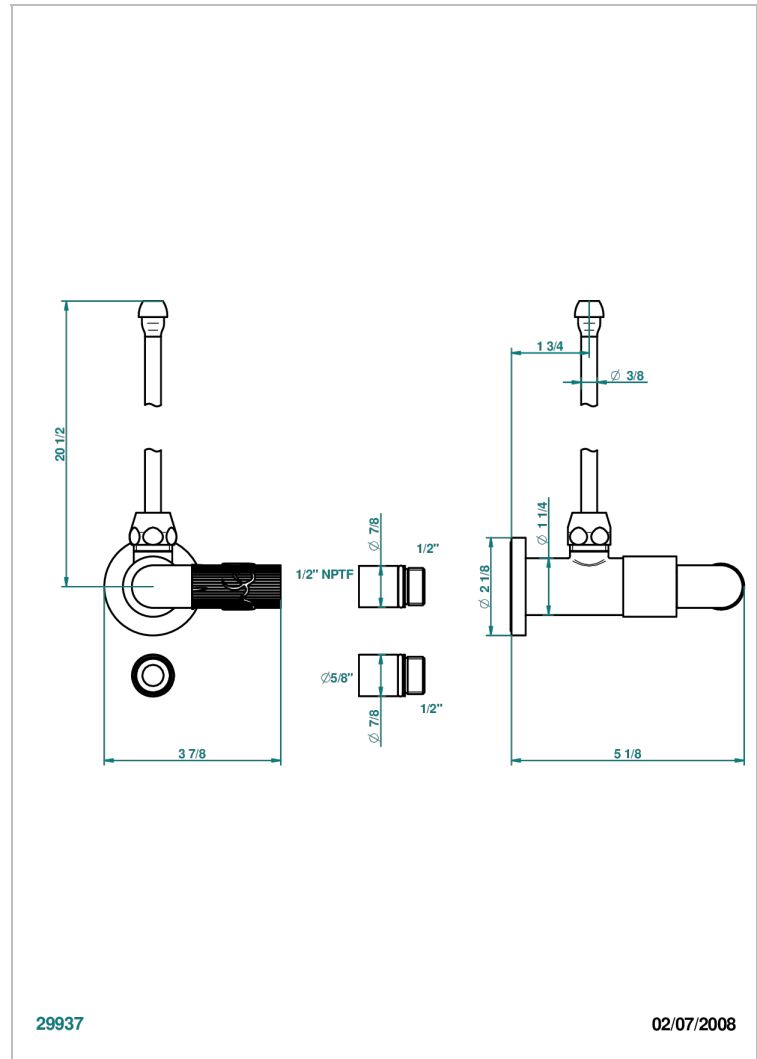

BAMBOU CRISTAL CLARO

A35-181/SLA

Angle valve with 3/8 supply lavatory quick adaptor set

THG[®]
PARIS

29937

02/07/2008

CARACTERÍSTICAS

- Bambou cristal claro
- Angle valve with 3/8 supply lavatory quick adaptor set