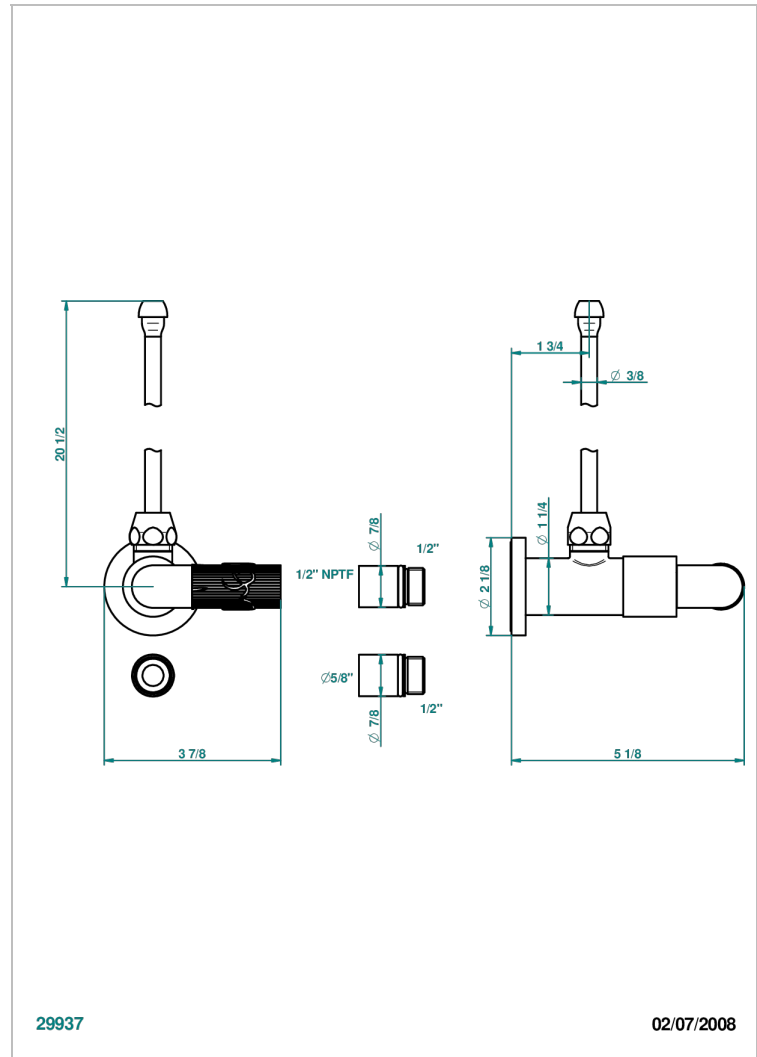

BAMBOU CLEAR CRYSTAL

A35-181/SLA

Angle supply valve with 3/8" adaptor set

THG[®]
PARIS

29937

02/07/2008

CHARACTERISTIC

- Bambo Clear crystal
- Angle supply valve with 3/8" adaptor set