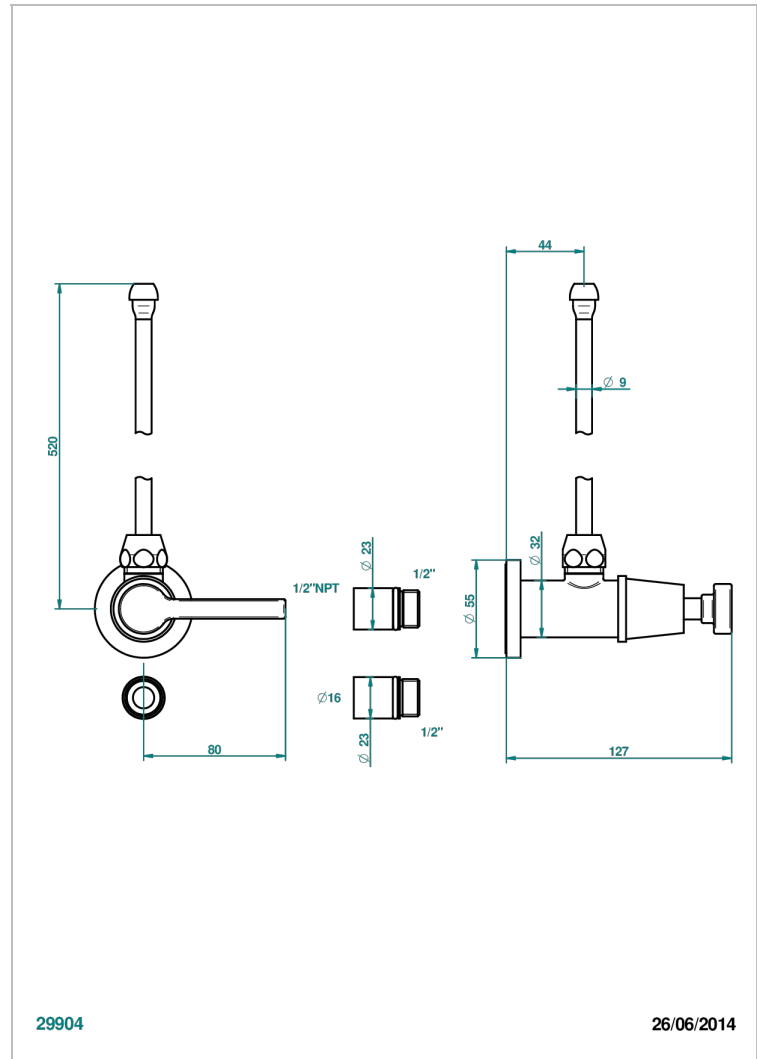

# SPIRIT CON MANETAS

G58-181/SLA

Angle valve with 3/8 supply lavatory quick adaptor set

THG<sup>®</sup>  
PARIS

## CARACTERÍSTICAS

- Spirit con manetas
- Angle valve with 3/8 supply lavatory quick adaptor set