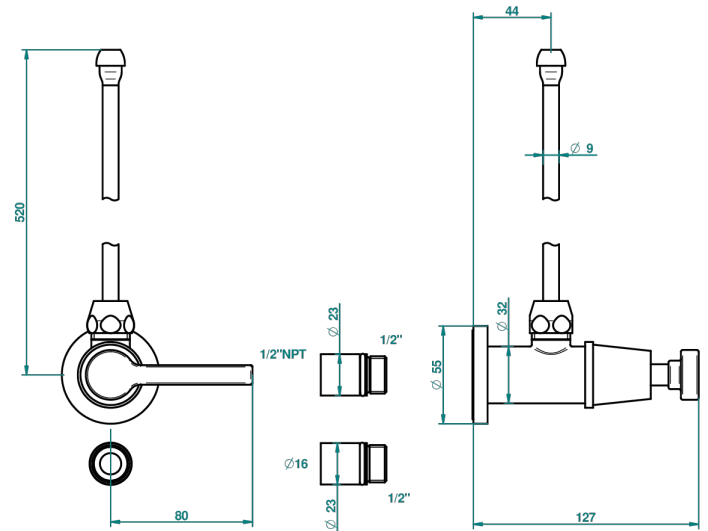

SPIRIT WITH LEVER HANDLES

G58-181/SLA

Angle supply valve with 3/8" adaptor set

THG[®]
PARIS

29904

26/06/2014

CHARACTERISTIC

- Spirit with lever handles
- Angle supply valve with 3/8" adaptor set