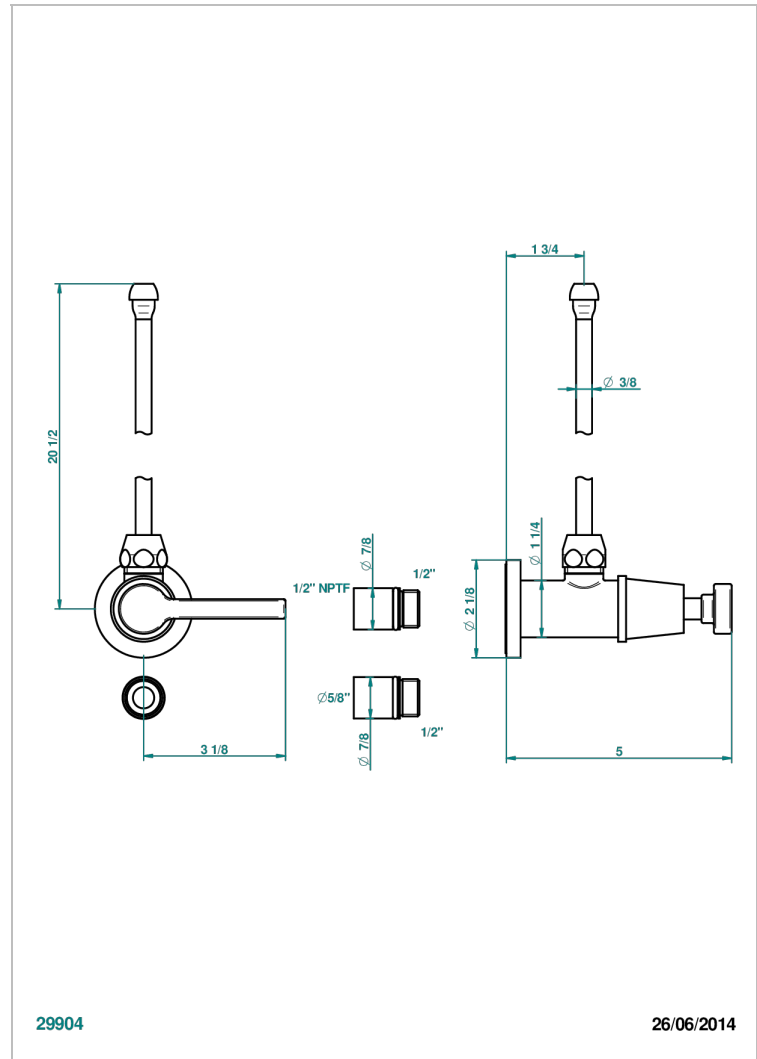

SPIRIT CON MANETAS

G58-181/SLA

Angle valve with 3/8 supply lavatory quick adaptor set

THG[®]
PARIS

CARACTERÍSTICAS

- Spirit con manetas
- Angle valve with 3/8 supply lavatory quick adaptor set

ACABADOS DISPONIBLES