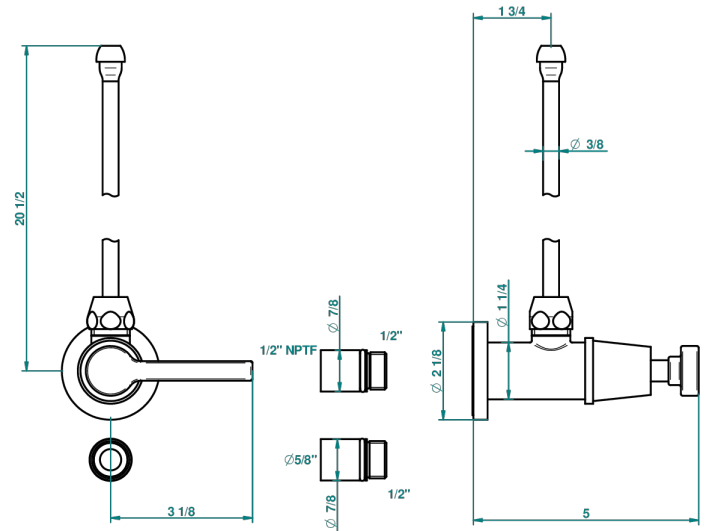

# SPIRIT WITH LEVER HANDLES

G58-181/SLA

Angle supply valve with 3/8" adaptor set

THG<sup>®</sup>  
PARIS

29904

26/06/2014

## CHARACTERISTIC

- Spirit with lever handles
- Angle supply valve with 3/8" adaptor set