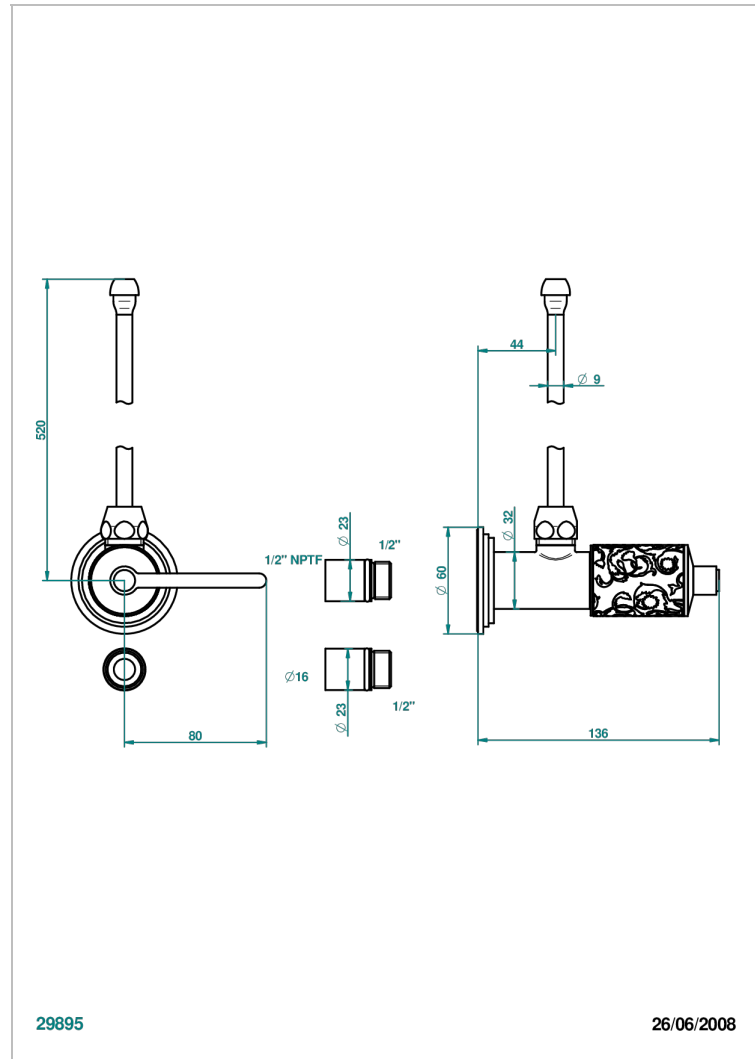

FROUFROU CON MANETAS

G2P-181/SLA

Angle valve with 3/8 supply lavatory quick adaptor set

THG[®]
PARIS

CARACTERÍSTICAS

- Froufrou con manetas
- Angle valve with 3/8 supply lavatory quick adaptor set

ACABADOS DISPONIBLES