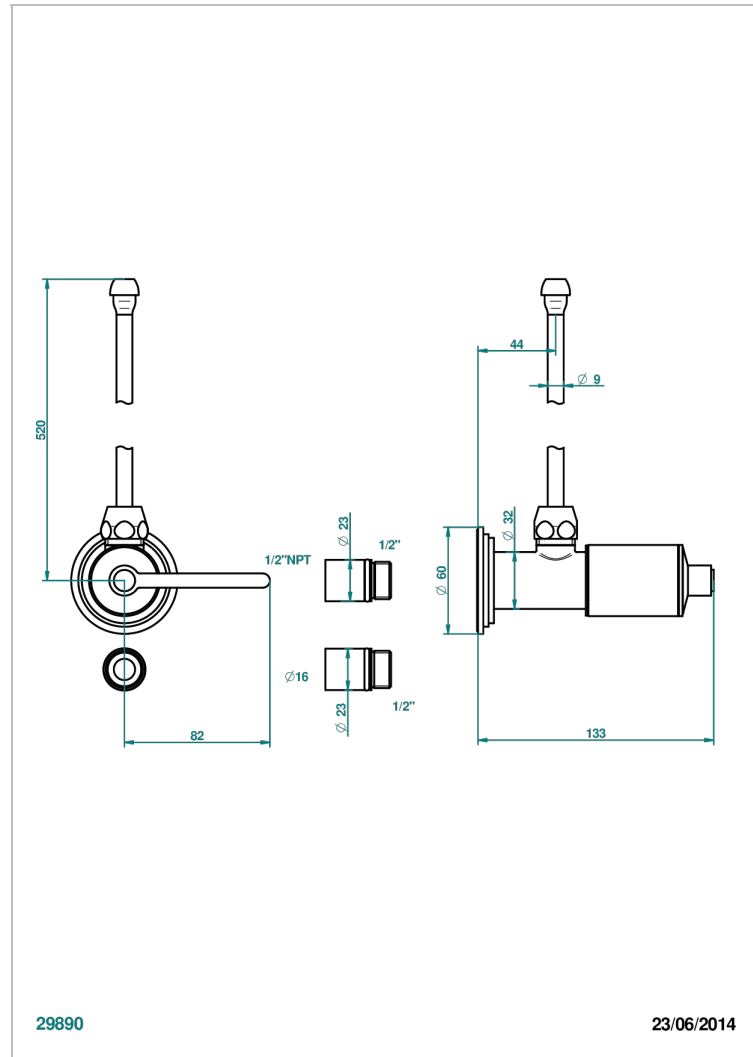

FAUBOURG METAL CON MANETAS

G2U-181/SLA

Angle valve with 3/8 supply lavatory quick adaptor set

THG[®]
PARIS

29890

23/06/2014

CARACTERÍSTICAS

- Faubourg metal con manetas
- Angle valve with 3/8 supply lavatory quick adaptor set