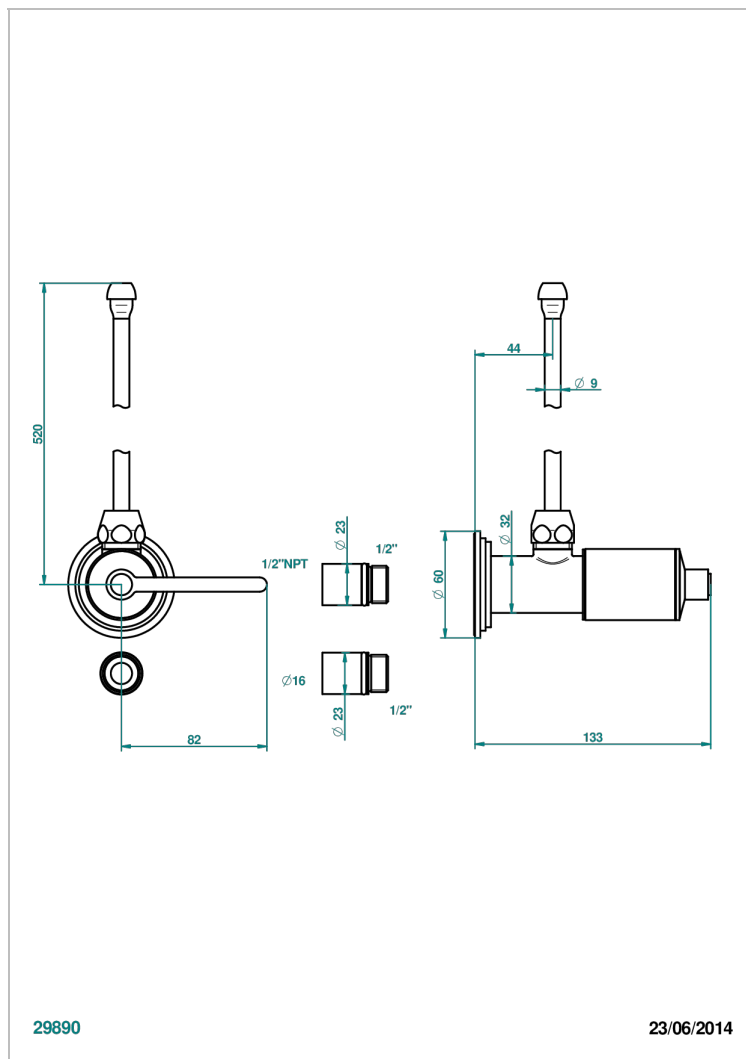

FAUBOURG METAL WITH LEVER HANDLES

G2U-181/SLA

Angle supply valve with 3/8" adaptor set

CHARACTERISTIC

- Faubourg Metal with lever handles
- Angle supply valve with 3/8" adaptor set

AVAILABLE FINITIONS

Black ceram - D30
Blush PVD - H62
Brass color PVD - H49
Brown bronze color PVD - F33
Chrome polished - A02
Chrome polished / gold polished - G02