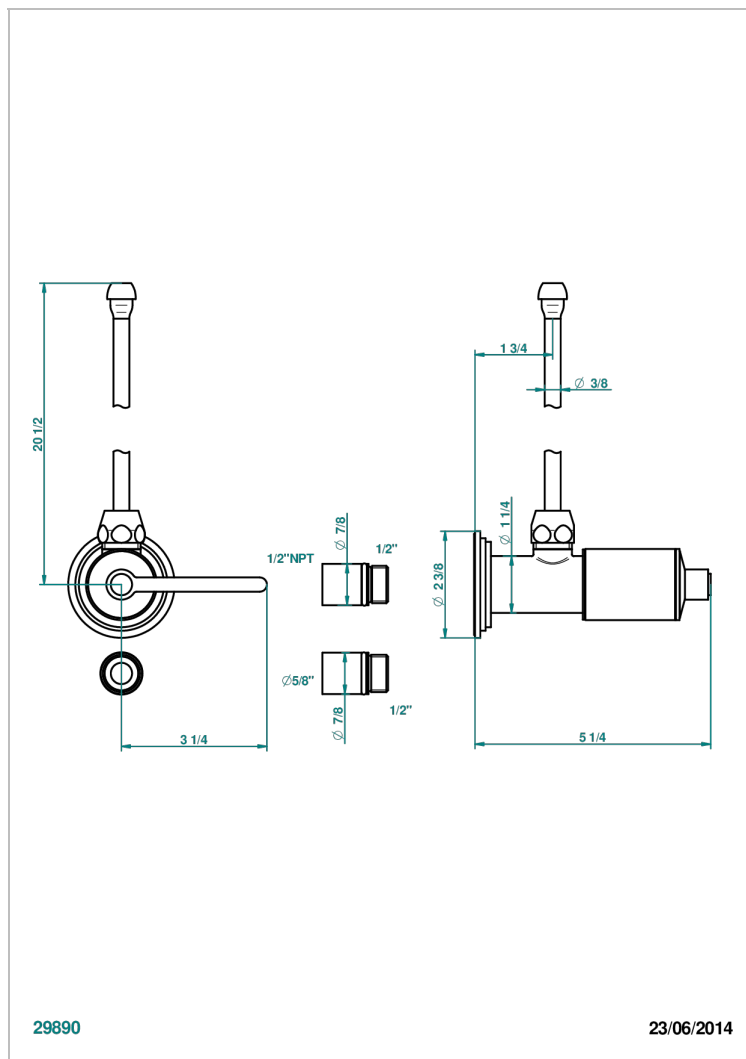

FAUBOURG METAL CON MANETAS

G2U-181/SLA

Angle valve with 3/8 supply lavatory quick adaptor set

THG[®]
PARIS

CARACTERÍSTICAS

- Faubourg metal con manetas
- Angle valve with 3/8 supply lavatory quick adaptor set