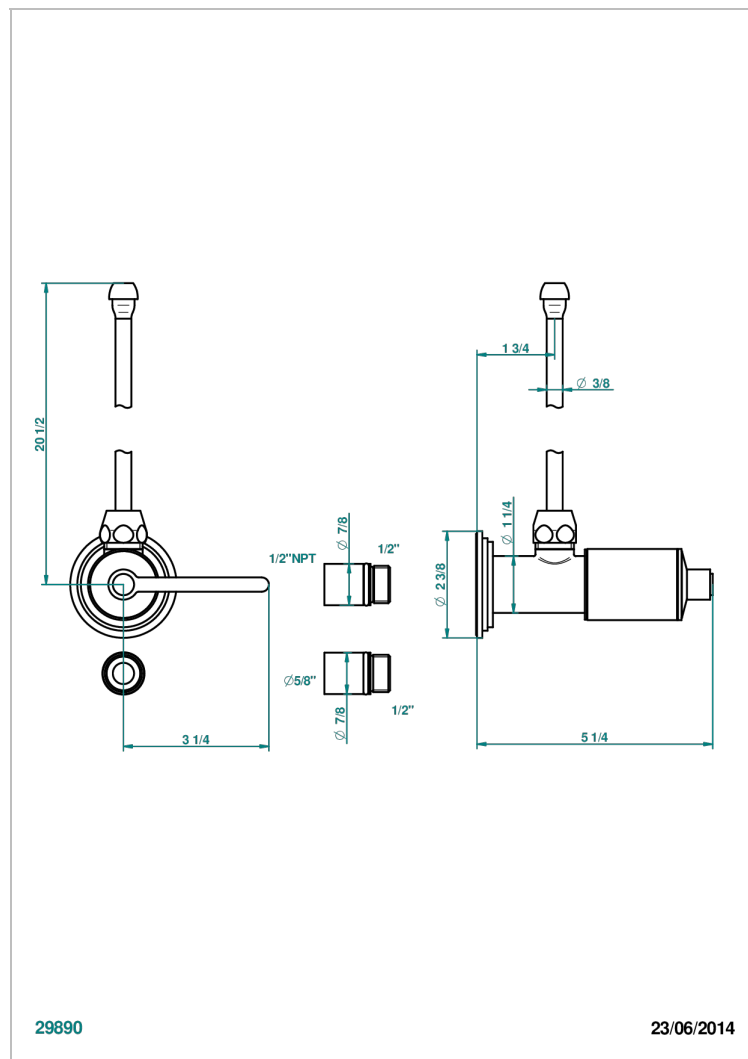

FAUBOURG METAL WITH LEVER HANDLES

G2U-181/SLA

Angle supply valve with 3/8" adaptor set

CHARACTERISTIC

- Faubourg Metal with lever handles
- Angle supply valve with 3/8" adaptor set

AVAILABLE FINITIONS

Black ceram - D30
Blush PVD - H62
Brass color PVD - H49
Brown bronze color PVD - F33
Chrome polished - A02
Chrome polished / gold polished - G02