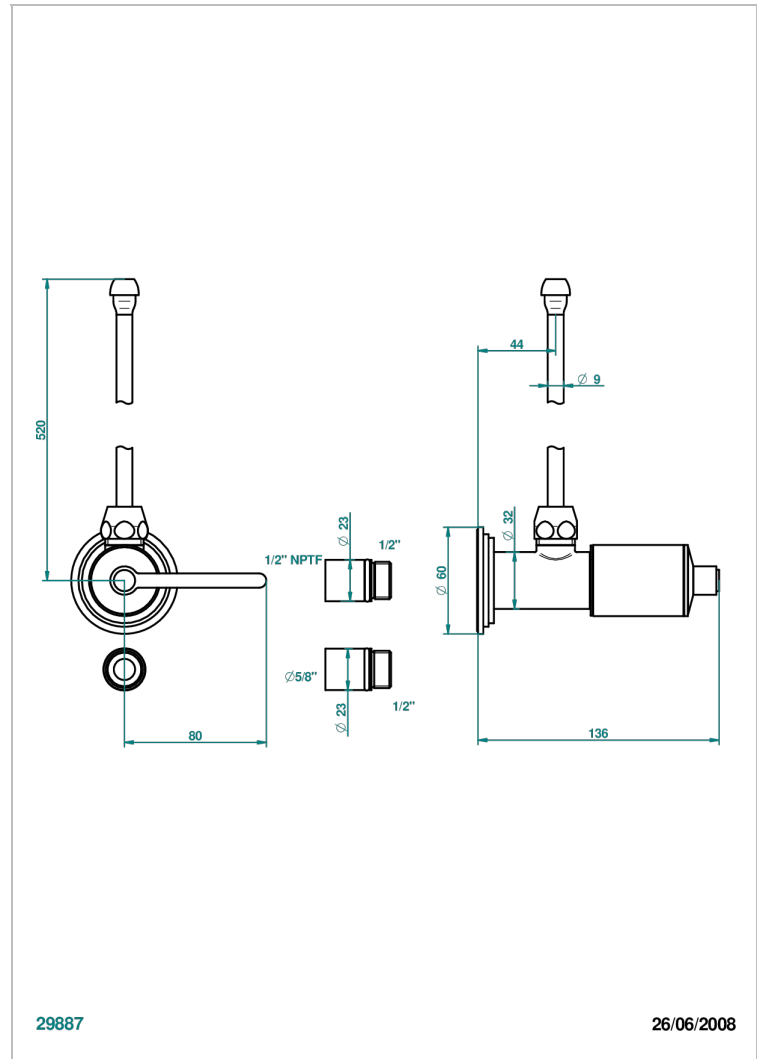

FAUBOURG PORCELANA NEGRA CON MANETAS

G2M-181/SLA

Angle valve with 3/8 supply lavatory quick adaptor set

CARACTERÍSTICAS

- Faubourg porcelana negra con manetas
- Angle valve with 3/8 supply lavatory quick adaptor set