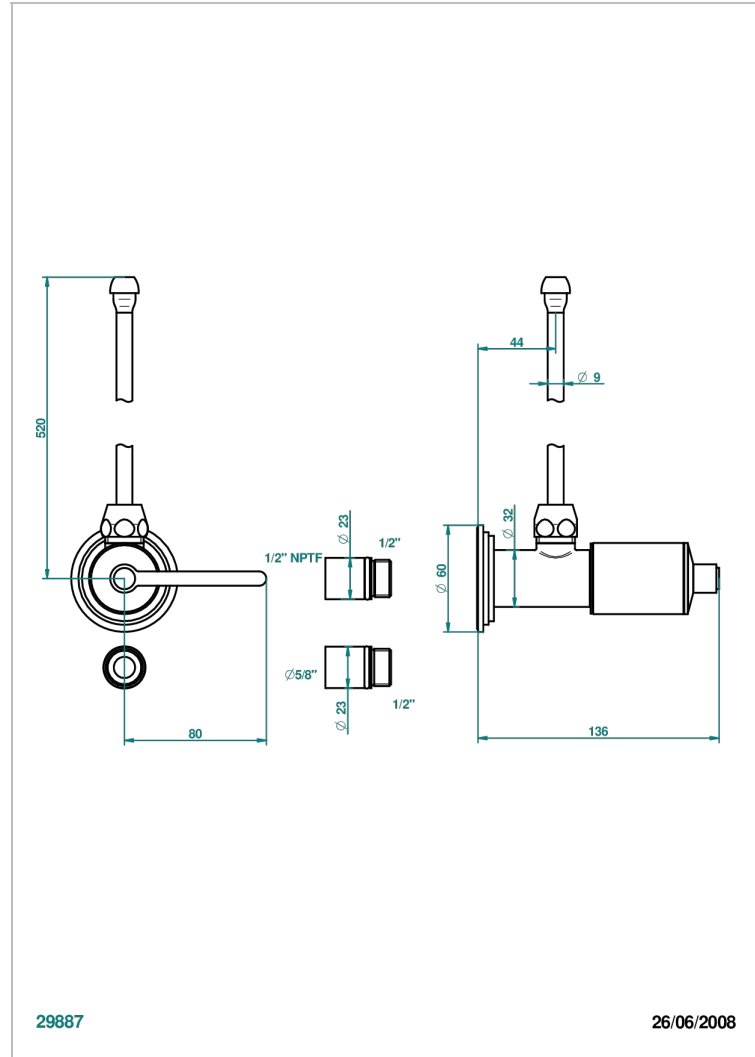

FAUBOURG BLACK PORCELAIN WITH LEVER HANDLES

G2M-181/SLA

Angle supply valve with 3/8" adaptor set

CHARACTERISTIC

- Faubourg Black Porcelain with lever handles
- Angle supply valve with 3/8" adaptor set

AVAILABLE FINITIONS