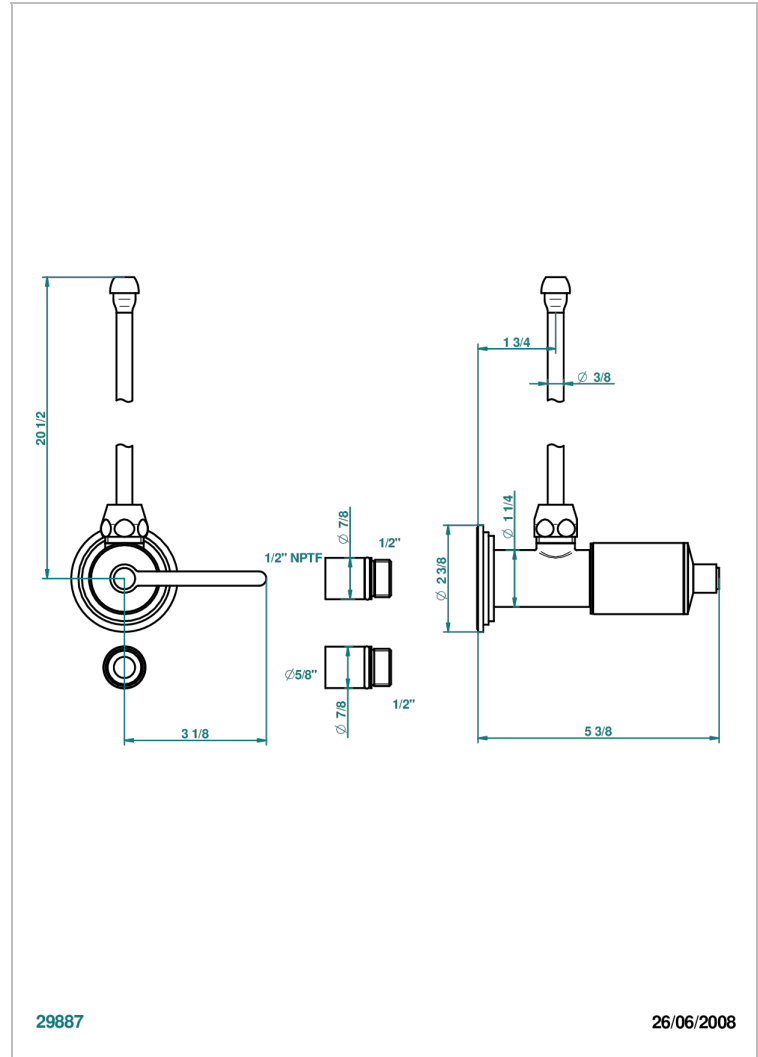

# FAUBOURG PORCELANA NEGRA CON MANETAS

G2M-181/SLA

Angle valve with 3/8 supply lavatory quick adaptor set

THG<sup>®</sup>  
PARIS

## CARACTERÍSTICAS

- Faubourg porcelana negra con manetas
- Angle valve with 3/8 supply lavatory quick adaptor set