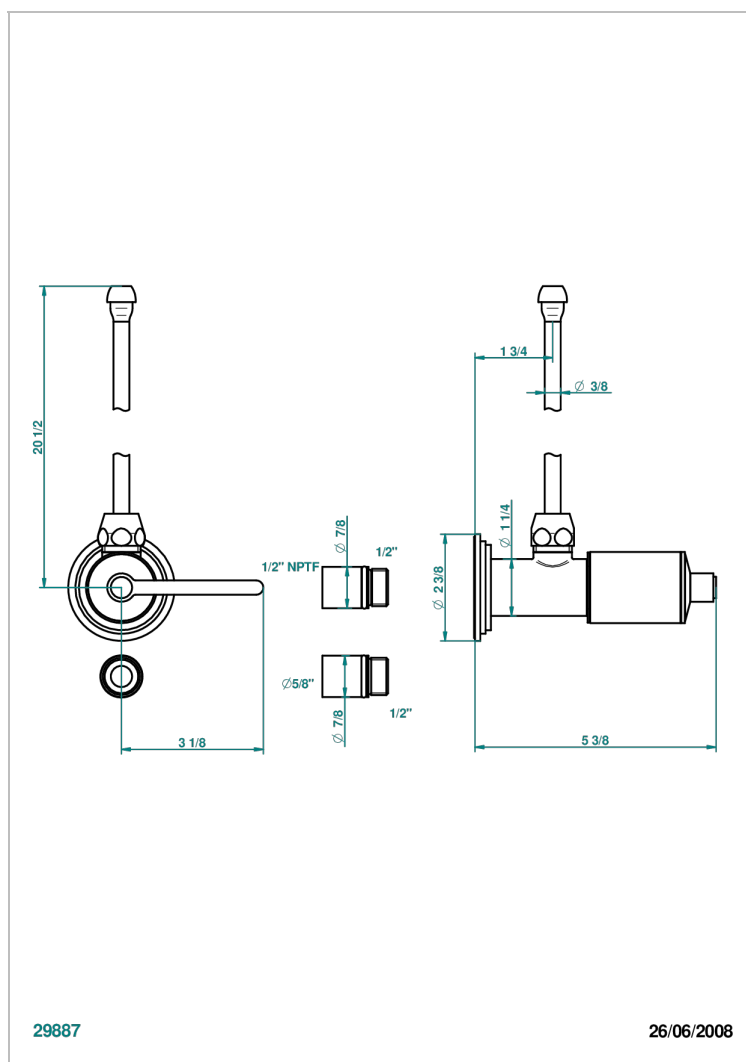

FAUBOURG BLACK PORCELAIN WITH LEVER HANDLES

G2M-181/SLA

Angle supply valve with 3/8" adaptor set

CHARACTERISTIC

- Faubourg Black Porcelain with lever handles
- Angle supply valve with 3/8" adaptor set

AVAILABLE FINITIONS