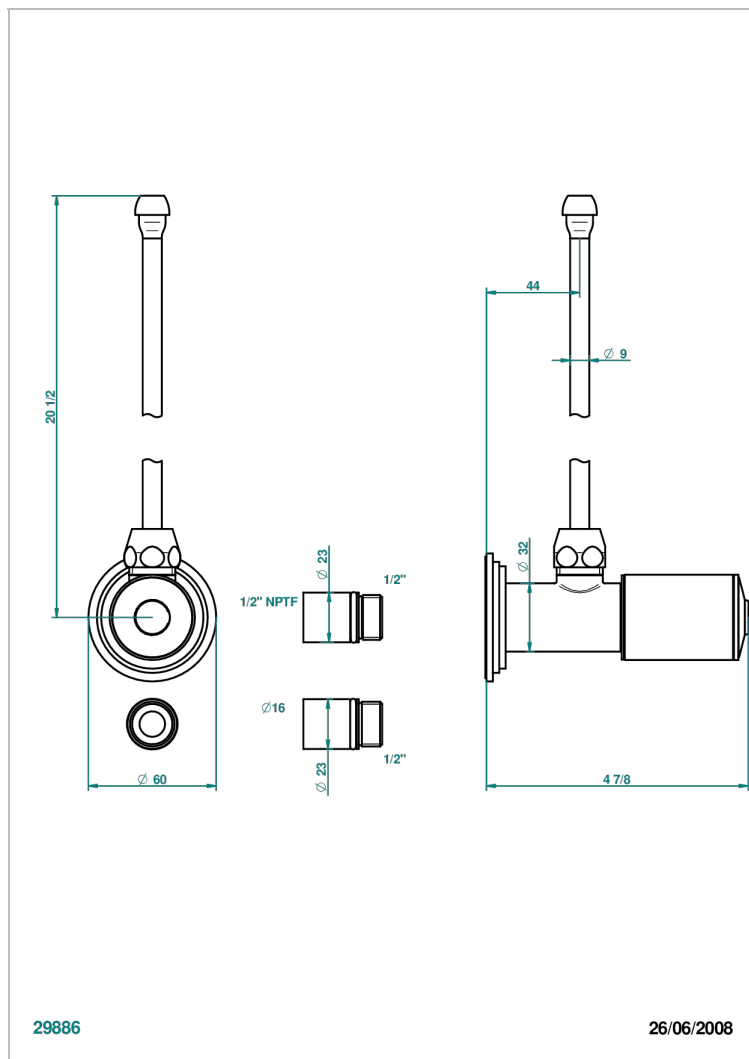

FAUBOURG PORCELANA NEGRA

G2L-181/SLA

Angle valve with 3/8 supply lavatory quick adaptor set

THG[®]
PARIS

CARACTERÍSTICAS

- Faubourg porcelana negra
- Angle valve with 3/8 supply lavatory quick adaptor set

ACABADOS DISPONIBLES