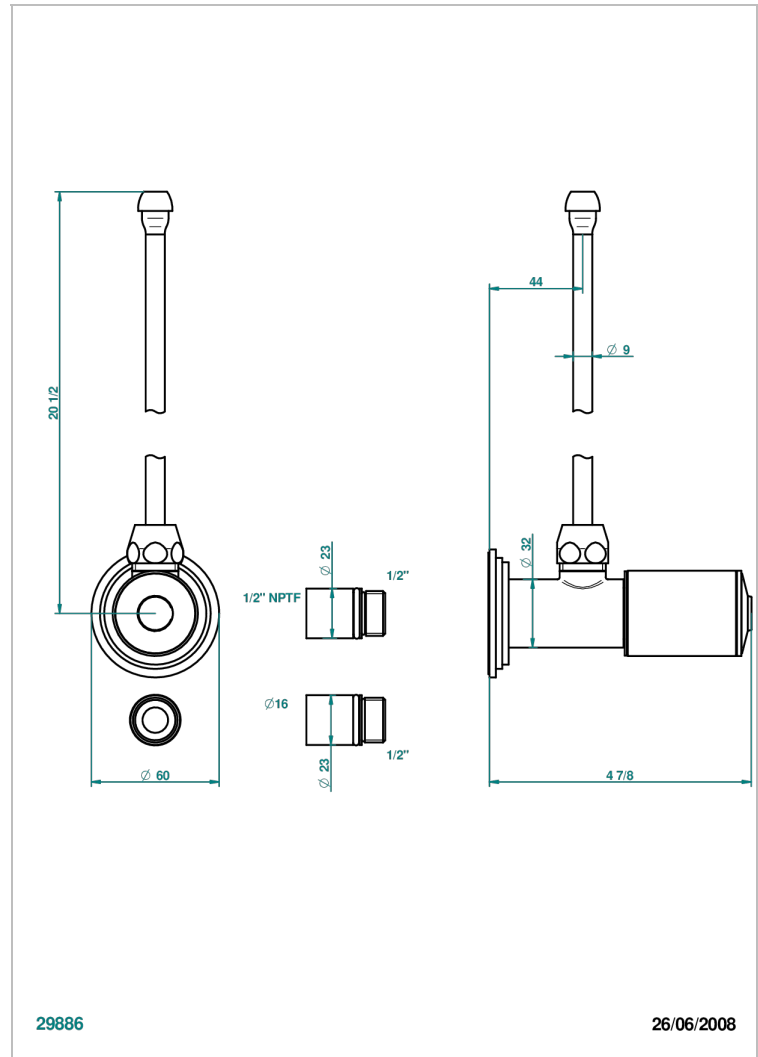

# FAUBOURG BLACK PORCELAIN

G2L-181/SLA

Angle supply valve with 3/8" adaptor set

THG<sup>®</sup>  
PARIS

## CHARACTERISTIC

- Faubourg Black Porcelain
- Angle supply valve with 3/8" adaptor set