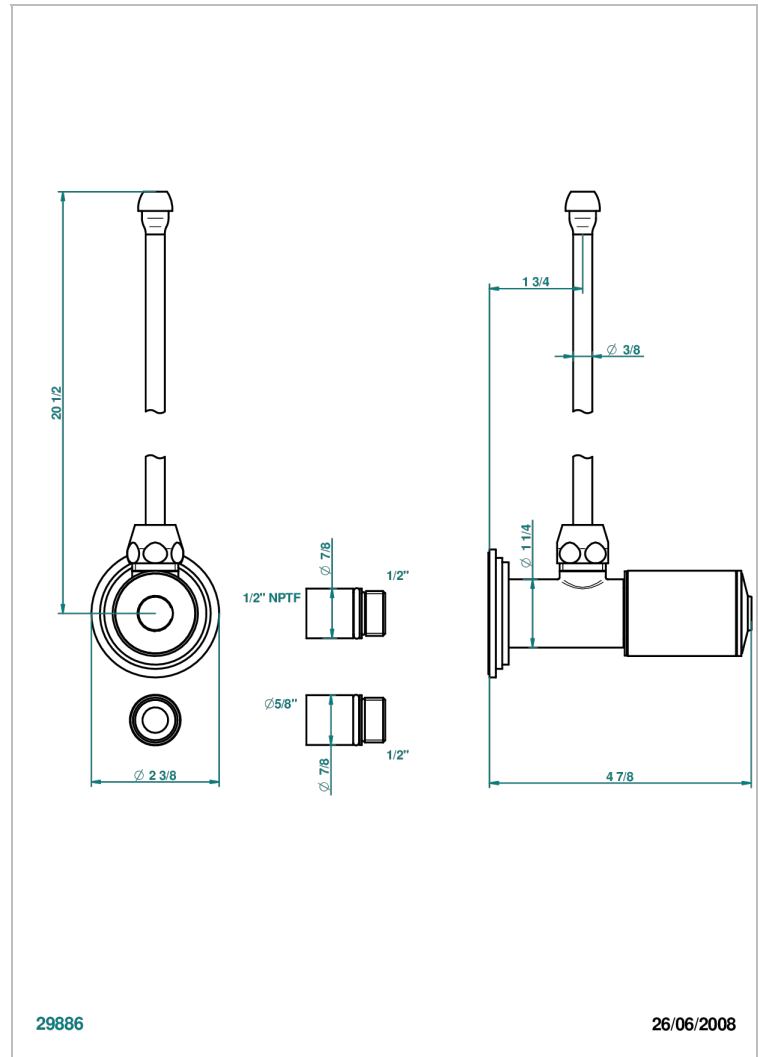

FAUBOURG PORCELANA NEGRA

G2L-181/SLA

Angle valve with 3/8 supply lavatory quick adaptor set

THG[®]
PARIS

CARACTERÍSTICAS

- Faubourg porcelana negra
- Angle valve with 3/8 supply lavatory quick adaptor set

ACABADOS DISPONIBLES