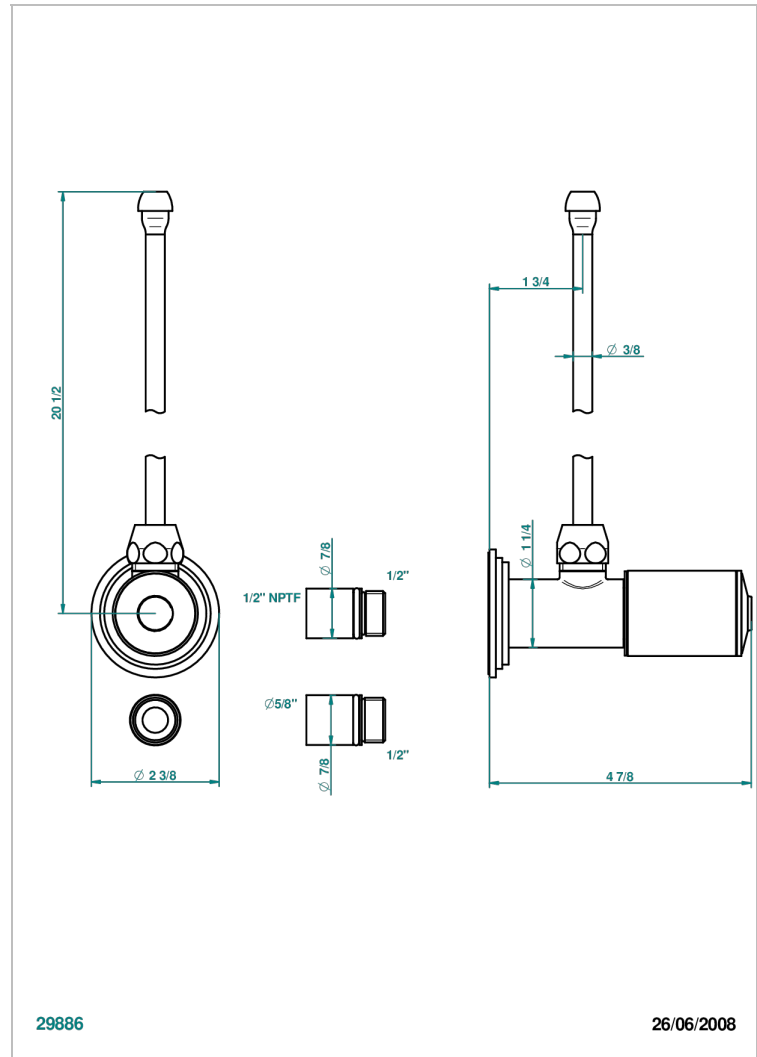

FAUBOURG BLACK PORCELAIN

G2L-181/SLA

Angle supply valve with 3/8" adaptor set

CHARACTERISTIC

- Faubourg Black Porcelain
- Angle supply valve with 3/8" adaptor set

AVAILABLE FINITIONS

Black ceram - D30
Blush PVD - H62
Brass color PVD - H49
Brown bronze color PVD - F33
Chrome polished - A02
Chrome polished / gold polished - G02