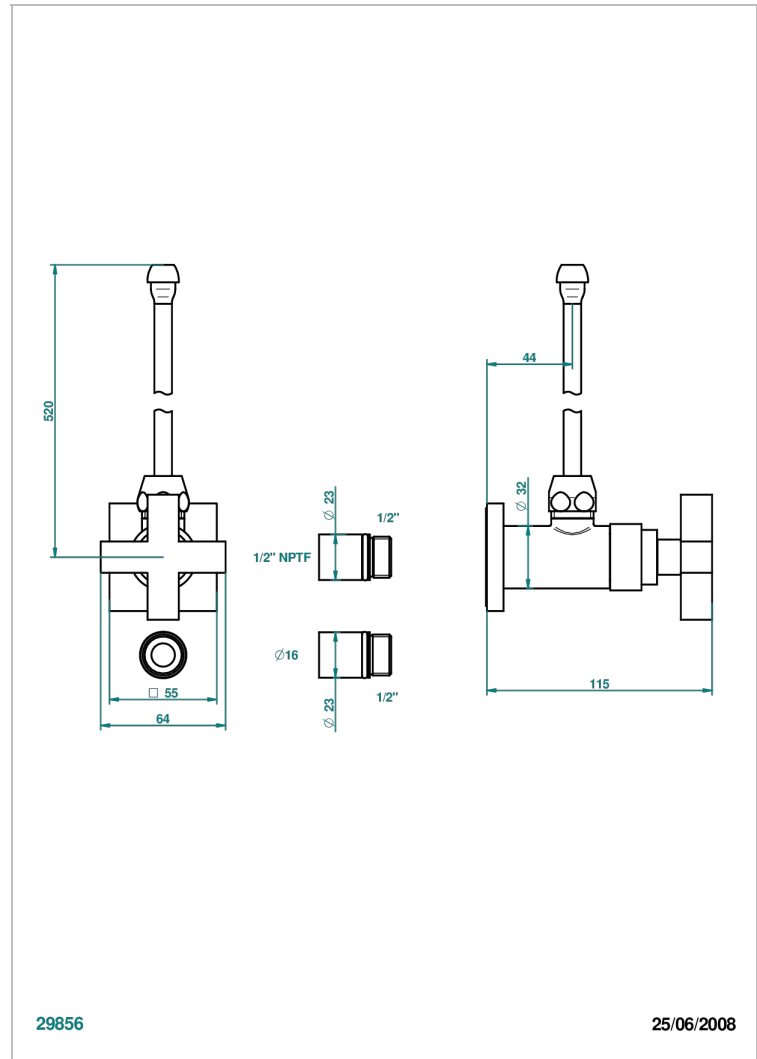

BELUGA CON MANETAS

G1U-181/SLA

Angle valve with 3/8 supply lavatory quick adaptor set

THG[®]
PARIS

CARACTERÍSTICAS

- Beluga con manetas
- Angle valve with 3/8 supply lavatory quick adaptor set

ACABADOS DISPONIBLES