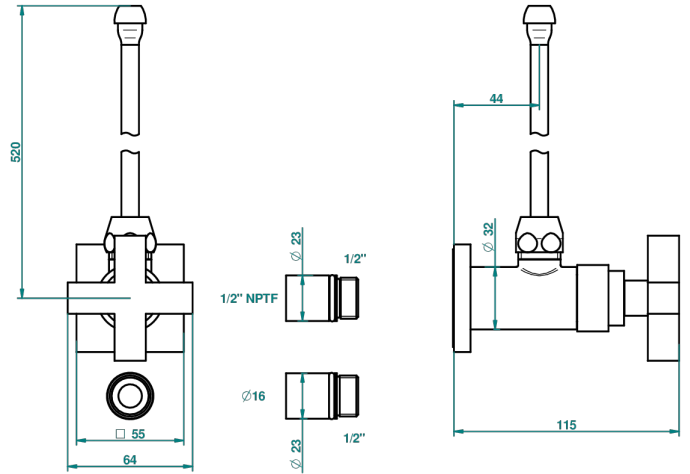

BELUGA WITH LEVER HANDLES

G1U-181/SLA

Angle supply valve with 3/8" adaptor set

29856

25/06/2008

CHARACTERISTIC

- Beluga with lever handles
- Angle supply valve with 3/8" adaptor set

AVAILABLE FINITIONS