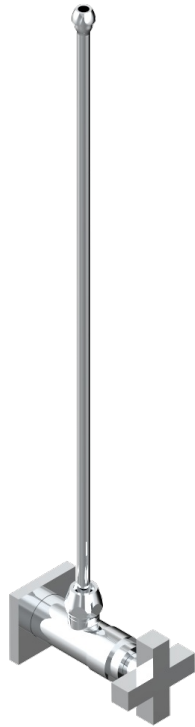

BELUGA WITH LEVER HANDLES

G1U-181/SLA

Angle supply valve with 3/8" adaptor set

29856

25/06/2008

CHARACTERISTIC

- Beluga with lever handles
- Angle supply valve with 3/8" adaptor set

AVAILABLE FINITIONS

Black ceram - D30
Blush PVD - H62
Brass color PVD - H49
Brown bronze color PVD - F33
Chrome polished - A02
Chrome polished / gold polished - G02

Copper antique matt, coated - H07
Gold color PVD - H52
Gold mat - F07
Gold polished - F01
Graphite PVD - H64
Light coated bronze - D01

Matt Umber PVD - H67
Matt blush PVD - H60
Matt brass color PVD - H50
Matt brown bronze color PVD - F34
Matt chrome (American satin) - C02
Matt gold color PVD - H53

Matt graphite PVD - H65
Matt nickel (American satin) - C01
Matt nickel color PVD - H56
Nickel antique / Sovereign - H28
Nickel color PVD - H55
Nickel polished - B01

Soft gold - F30
Soft matt gold - F31
Umber PVD - H66