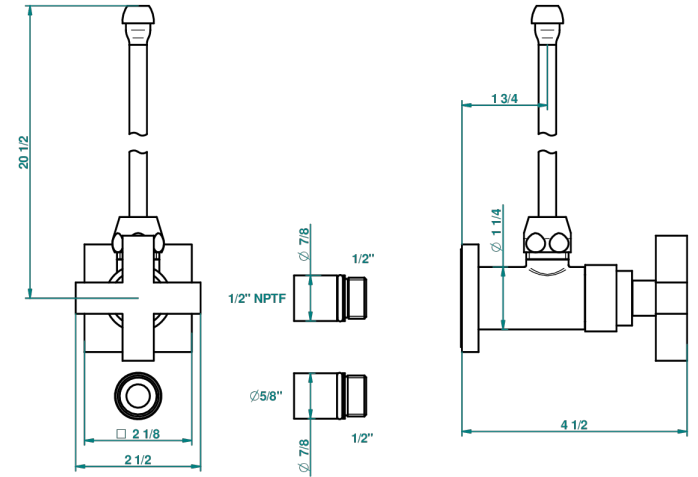

BELUGA CON MANETAS

G1U-181/SLA

Angle valve with 3/8 supply lavatory quick adaptor set

THG[®]
PARIS

29856

25/06/2008

CARACTERÍSTICAS

- Beluga con manetas
- Angle valve with 3/8 supply lavatory quick adaptor set