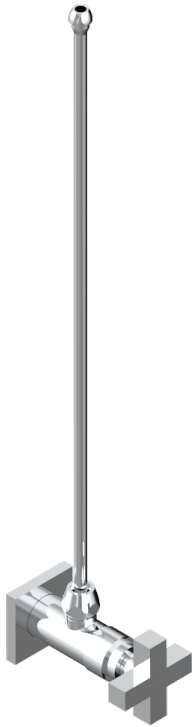

# BELUGA WITH LEVER HANDLES

G1U-181/SLA

Angle supply valve with 3/8" adaptor set

THG<sup>®</sup>  
PARIS

29856

25/06/2008

## CHARACTERISTIC

- Beluga with lever handles
- Angle supply valve with 3/8" adaptor set

## AVAILABLE FINITIONS

Black ceram - D30  
Blush PVD - H62  
Brass color PVD - H49  
Brown bronze color PVD - F33  
Chrome polished - A02  
Chrome polished / gold polished - G02

Copper antique matt, coated - H07  
Gold color PVD - H52  
Gold mat - F07  
Gold polished - F01  
Graphite PVD - H64  
Light coated bronze - D01

Matt Umber PVD - H67  
Matt blush PVD - H60  
Matt brass color PVD - H50  
Matt brown bronze color PVD - F34  
Matt chrome (American satin) - C02  
Matt gold color PVD - H53

Matt graphite PVD - H65  
Matt nickel (American satin) - C01  
Matt nickel color PVD - H56  
Nickel antique / Sovereign - H28  
Nickel color PVD - H55  
Nickel polished - B01