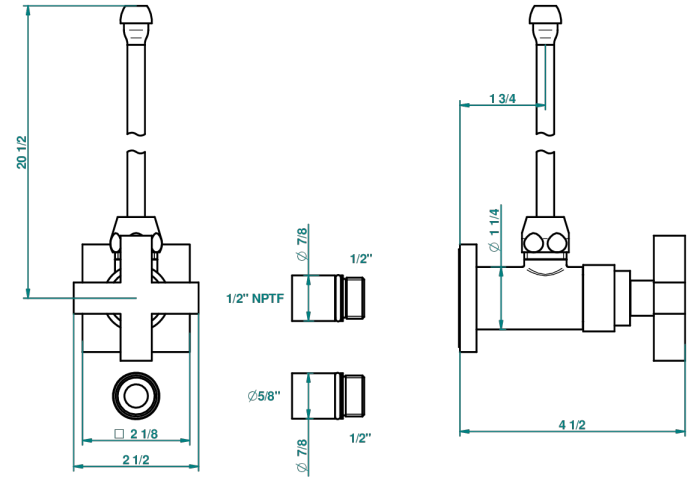

# BELUGA WITH LEVER HANDLES

G1U-181/SLA

Angle supply valve with 3/8" adaptor set

THG<sup>®</sup>  
PARIS

29856

25/06/2008

## CHARACTERISTIC

- Beluga with lever handles
- Angle supply valve with 3/8" adaptor set