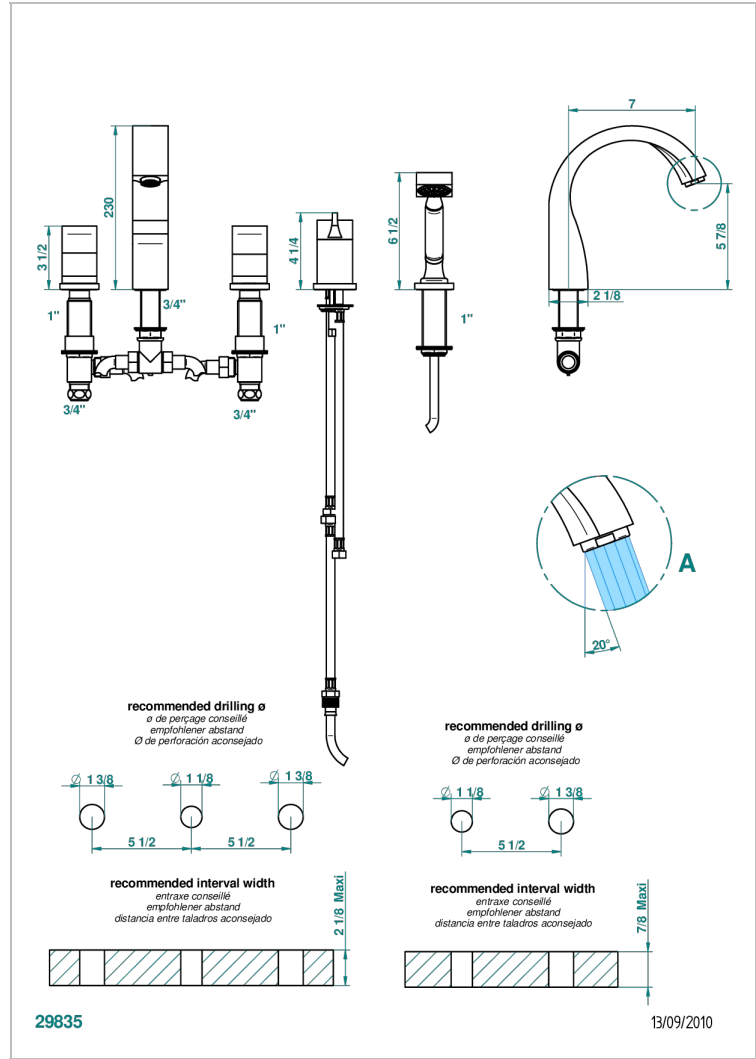

5-hole bath/shower mixer with spout, 2 x 3/4" valves, rim mounted ceramic mixer tap & rim mounted handshower set

CHARACTERISTIC

- Pure
- 5-hole bath/shower mixer with spout, 2 x 3/4" valves, rim mounted ceramic mixer tap & rim mounted handshower set

TECHNICAL SPECS

- Recommandé : 3 bars (max. 5 bars) - Advised : 43,5 psi (max. 72 psi)
- Bec : 35 l/min à 3 bars - Douchette : 9,5 l/min à 3 bars
- Spout : 9.26 gpm at 43.5 psi - Handshower : 2.5 gpm at 43.5 psi

AVAILABLE FINITIONS

- | | | | | |
|------------------------------|-----------------------------------|----------------------------------|--|--|
| Antique nickel - H28 | Graphite PVD - H64 | Matt chrome - C02 | Nickel color PVD - H55 | Soft matt gold - F31 |
| Black ceram - D30 | Lacquered light bronze - D01 | Matt gold - F07 | Polished chrome (color finish) - A02 | Umber PVD - H66 |
| Blush PVD - H62 | Matt Umber PVD - H67 | Matt gold color PVD - H53 | Polished chrome / Polished gold (color finish) - G02 | Varnished matt antique red copper (color finish) - H07 |
| Brass color PVD - H49 | Matt blush PVD - H60 | Matt graphite PVD - H65 | Polished gold (color finish) - F01 | |
| Brown bronze color PVD - F33 | Matt brass color PVD - H50 | Matt nickel (color finish) - C01 | Polished nickel - B01 | |
| Gold color PVD - H52 | Matt brown bronze color PVD - F34 | Matt nickel color PVD - H56 | Soft gold - F30 | |