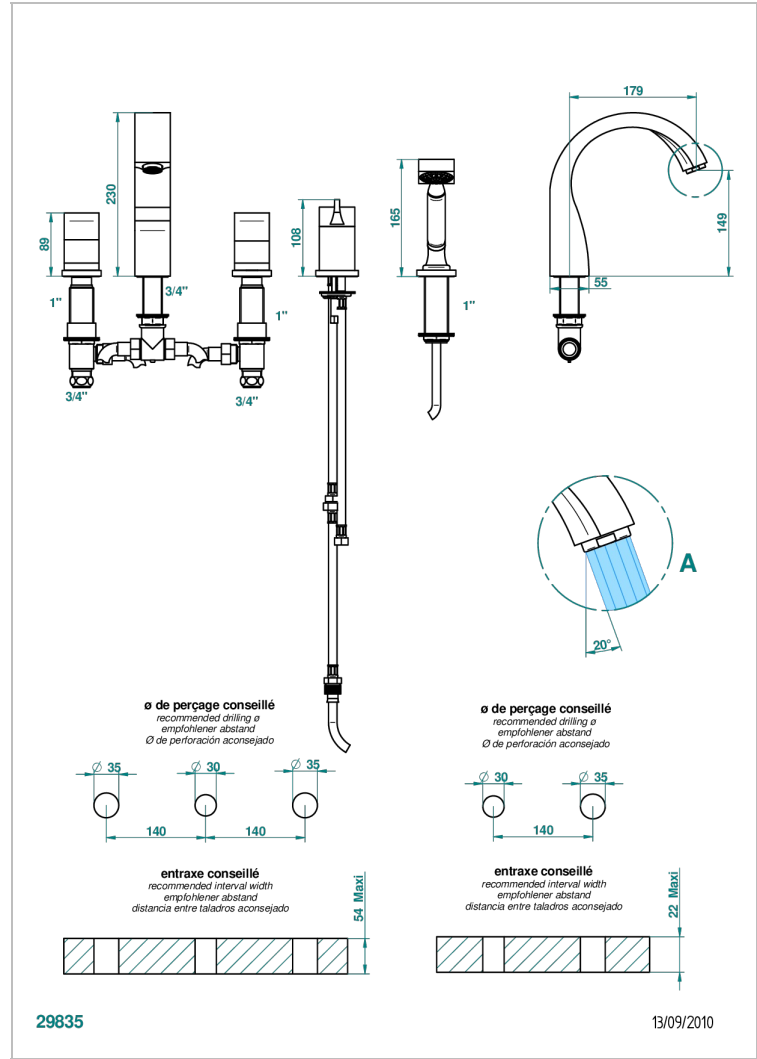

5-hole bath/shower mixer with spout, 2 x 3/4" valves, rim mounted ceramic mixer tap & rim mounted handshower set

CHARACTERISTIC

- Pure
- 5-hole bath/shower mixer with spout, 2 x 3/4" valves, rim mounted ceramic mixer tap & rim mounted handshower set

TECHNICAL SPECS

- Recommandé : 3 bars (max. 5 bars) - Advised : 43,5 psi (max. 72 psi)
- Bec : 35 l/min à 3 bars - Douchette : 9,5 l/min à 3 bars
- Spout : 9.26 gpm at 43.5 psi - Handshower : 2.5 gpm at 43.5 psi