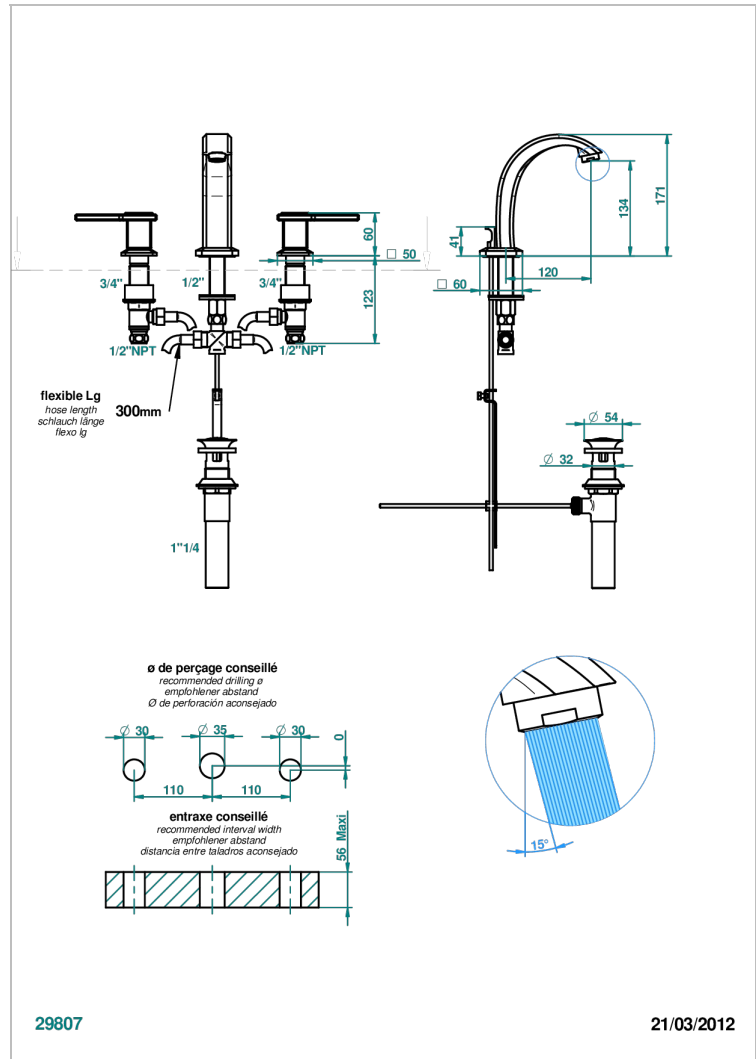

# METROPOLIS BLACK CRYSTAL WITH LEVER HANDLES

A2M-151/US

Widespread lavatory set with drain