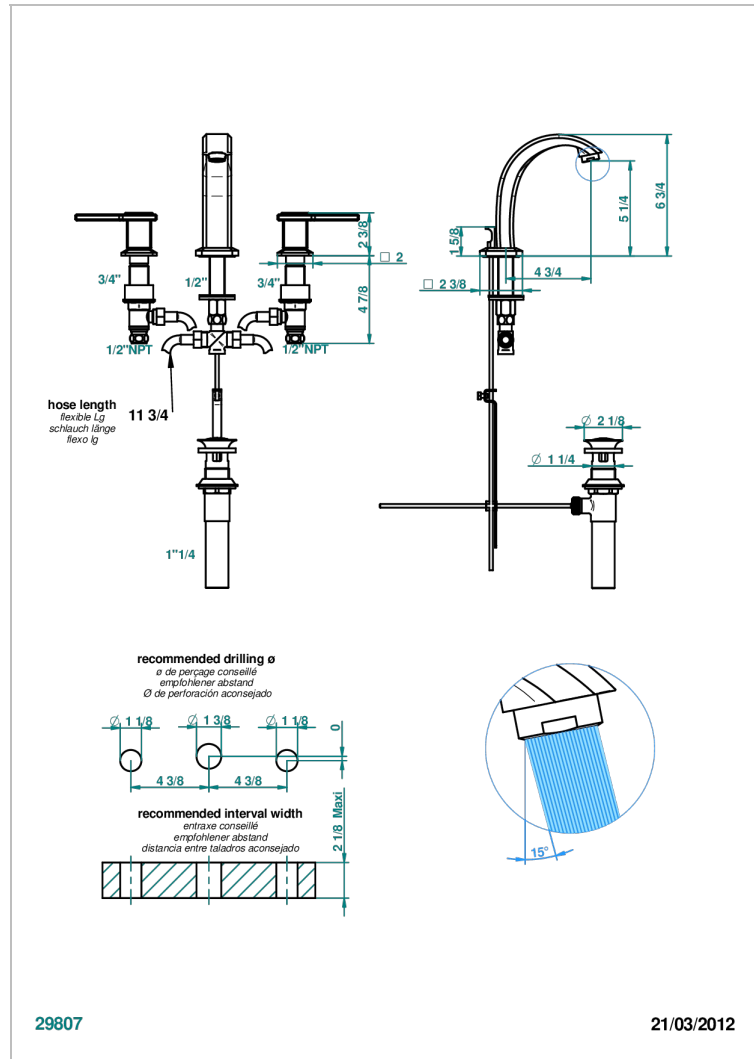

# METROPOLIS BLACK CRYSTAL WITH LEVER HANDLES

A2M-151/US

Widespread lavatory set with drain